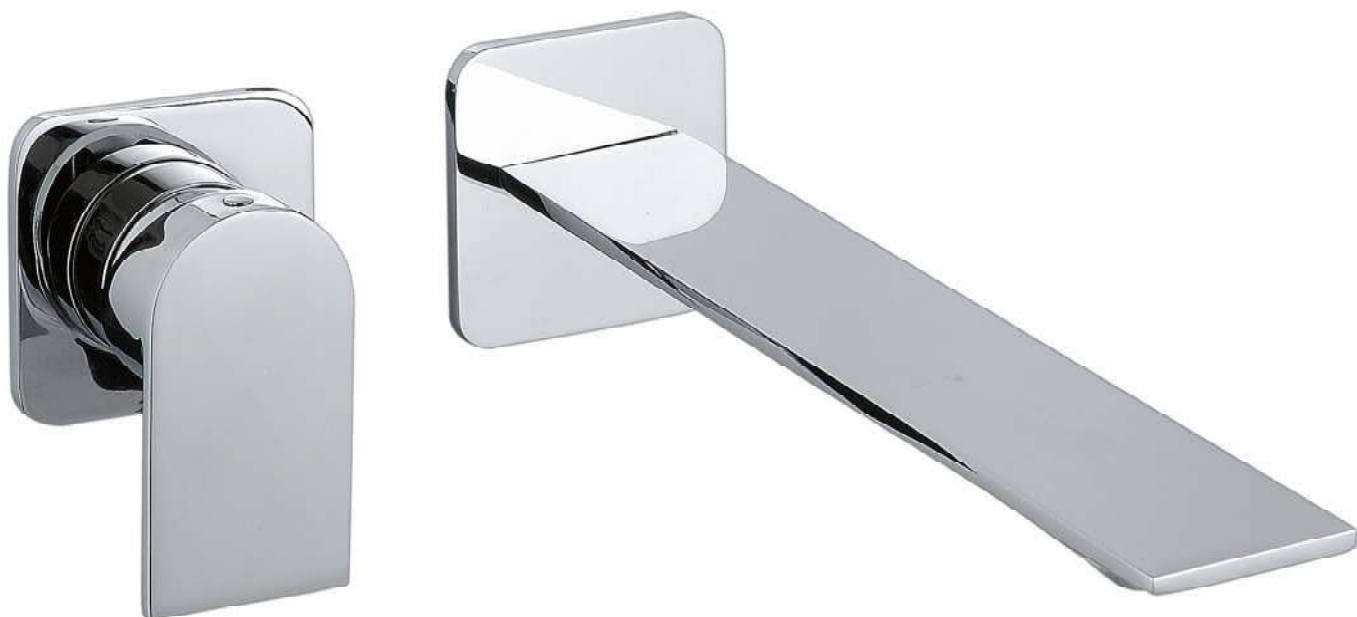

Style concealed washbasin mixer 236 - external parts

"mat wit" BB		RWGA22C9BB02
"chrome" CC		RWGA22C9CC02
"staal 01" CZ		RWGA22C9CZ02
"mat goud 01" DZ		RWGA22C9DZ02
"brushed" NF		RWGA22C9NF02
"charcoal" NN		RWGA22C9NN02
"koper 01" SZ		RWGA22C6SZ02