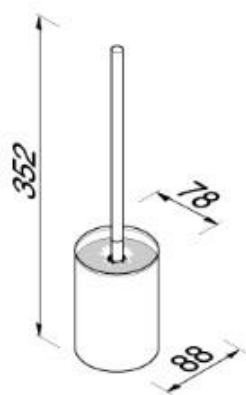

## AIM collection

918411-02

Toilet brush holder, wall mount

- Material: Stainless Steel 304
- Finish: Polished
- Wall mounted
- Concealed fixing
- Guarantee 12 years

78x88x352 mm

### Spare part:

91224427 Toilet brush with handle

Quality has proven to be of decisive importance in recent years, which is why we can offer a 12-year warranty period for our chrome products. The entire selection is developed in Amersfoort. Geesa is certified according to the ISO 9001-2008 standard for design, productions and the delivery of bathroom accessories. Geesa reserve the right to change product specification.