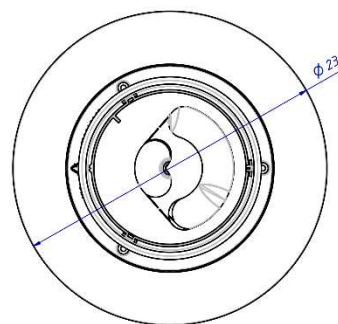

Design ventiel rond

Art. nr.: 11VE30270

A company of Arbonia Group
ARBONIA

VASCOGROUP