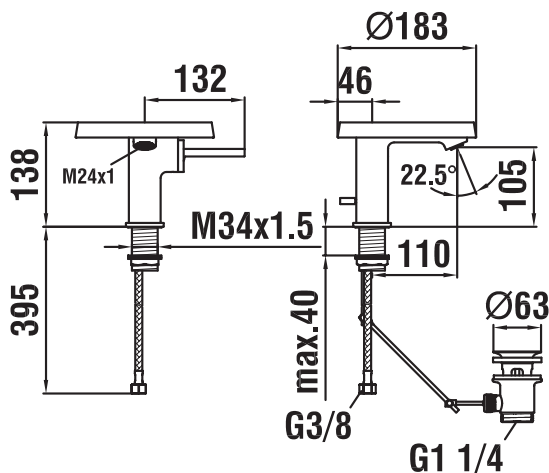

KARTELL BY LAUFEN

**Basin single-lever mixer
with pop-up waste
3.1133.1.004.111.1
without pop-up waste
3.1133.1.004.110.1**

TECHNICAL DATA / WITH POP-UP WASTE

Order no.	3.1133.1.004.111.1
Connection	3/8" flexible connection hoses
Spout length	110 mm
Flow rate	5.7 l/min (3 bar)
Acoustic class	I/-
Specification	basin single-lever mixer joystick cartridge fixed spout transparent crystall disc supplied - other colours are to be ordered separately
Mounting acc. excl.	disc smoky grey, order nr 3.9833.5.085.001.1 disc tangerine orange, order nr 3.9833.5.082.001.1 disc amber, order nr 3.9833.5.081.001.1
Accessories incl.	pop-up waste 1 1/4"
Surface finish	chrome

TECHNICAL DATA / WITHOUT POP-UP WASTE

Order no.	3.1133.1.004.110.1
Connection	3/8" flexible connection hoses
Spout length	110 mm
Flow rate	5.7 l/min (3 bar)
Acoustic class	I/-
Specification	basin single-lever mixer joystick cartridge fixed spout transparent crystall disc supplied - other colours are to be ordered separately
Mounting acc. excl.	disc smoky grey, order nr 3.9833.5.085.001.1 disc tangerine orange, order nr 3.9833.5.082.001.1 disc amber, order nr 3.9833.5.081.001.1
Surface finish	chrome

TECHNICAL DRAWINGS

TECHNICAL DRAWINGS