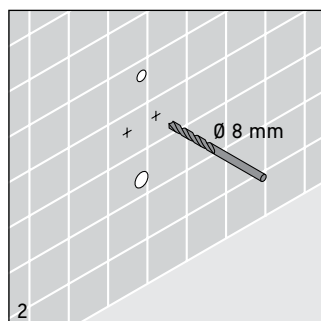

083432..00, # 083432..07, # 083432..92

083532..00, # 083532..07, # 083532..92

083432..00 / # 083432..07 / # 083432..92

083532..00 / # 083532..07 / # 083532..92

*to be installed only with a WaterSense labeled flush valve with the same flush rating