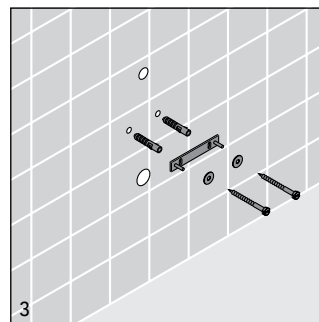

083432..00, # 083432..07, # 083432..92

083532..00, # 083532..07, # 083532..92

083432..00 / # 083432..07 / # 083432..92

083532..00 / # 083532..07 / # 083532..92

*to be installed only with a WaterSense labeled flush valve with the same flush rating