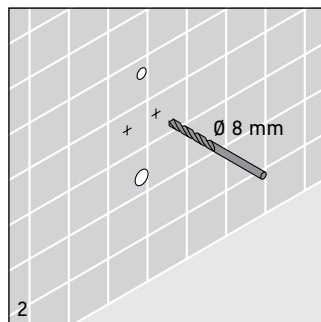

083432..00, # 083432..07, # 083432..92

083532..00, # 083532..07, # 083532..92

083432..00 / # 083432..07 / # 083432..92

083532..00 / # 083532..07 / # 083532..92

*to be installed only with a WaterSense labeled flush valve with the same flush rating