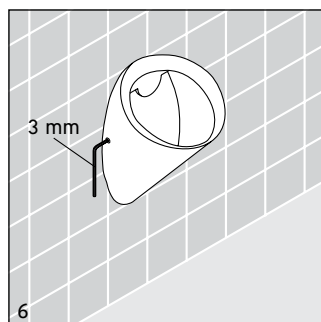

083432..00, # 083432..07, # 083432..92

083532..00, # 083532..07, # 083532..92

083432..00 / # 083432..07 / # 083432..92

083532..00 / # 083532..07 / # 083532..92

*to be installed only with a WaterSense labeled flush valve with the same flush rating