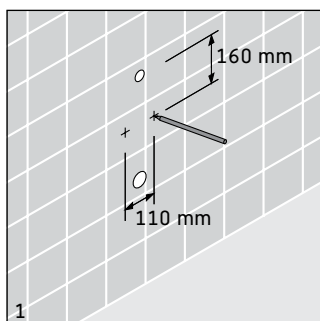

083432..00, # 083432..07, # 083432..92

083532..00, # 083532..07, # 083532..92

083432..00 / # 083432..07 / # 083432..92

083532..00 / # 083532..07 / # 083532..92

*to be installed only with a WaterSense labeled flush valve with the same flush rating