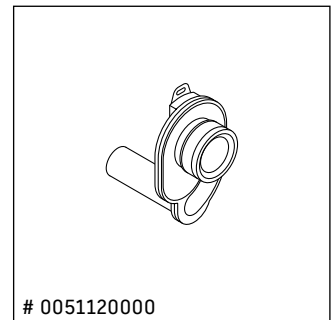

083432..00, # 083432..07, # 083432..92

083532..00, # 083532..07, # 083532..92

083432..00 / # 083432..07 / # 083432..92

083532..00 / # 083532..07 / # 083532..92

*to be installed only with a WaterSense labeled flush valve with the same flush rating