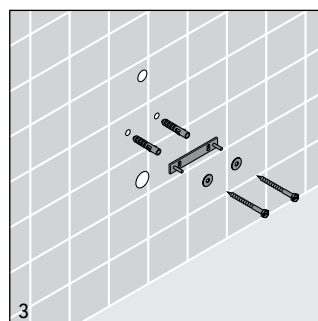

083432..00, # 083432..07, # 083432..92

083532..00, # 083532..07, # 083532..92

083432..00 / # 083432..07 / # 083432..92

083532..00 / # 083532..07 / # 083532..92

*to be installed only with a WaterSense labeled flush valve with the same flush rating