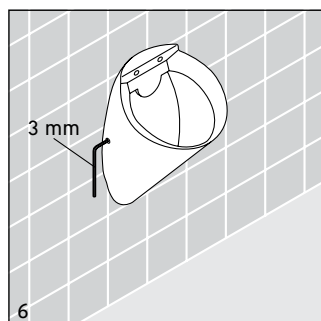

083432..00, # 083432..07, # 083432..92

083532..00, # 083532..07, # 083532..92

083432..00 / # 083432..07 / # 083432..92

083532..00 / # 083532..07 / # 083532..92

*to be installed only with a WaterSense labeled flush valve with the same flush rating