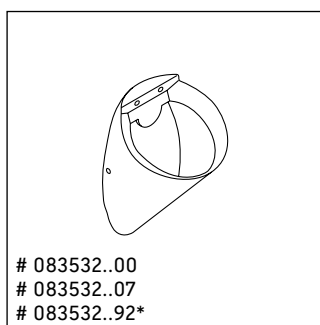

083432..00, # 083432..07, # 083432..92

083532..00, # 083532..07, # 083532..92

083432..00 / # 083432..07 / # 083432..92

083532..00 / # 083532..07 / # 083532..92

*to be installed only with a WaterSense labeled flush valve with the same flush rating