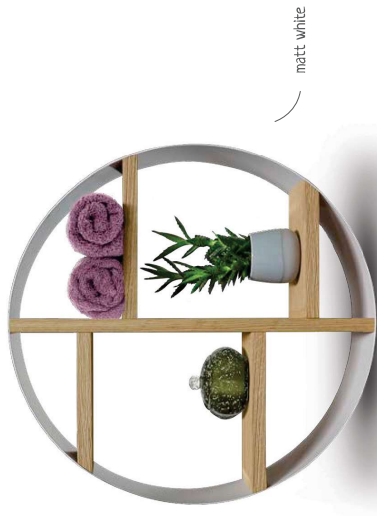

matt white

Ø	50 cm	14 cm	WBR5001MZ	WBR500A	WBR500MW	WBR500RVS	Euro	€ 399,00

Materiaal: massief eiken en rvs
Kleur: old grey i.c.m. mat zwart, antraciet mat wit of geborsteld rvs
Extra: geschikt voor in iedere woonruimte

Schoon en droog achterlaten. Geen enkele vloeistof laten intrekken.
Technische tekeningen zie pagina 141

- Stainless steel framing in 4 colours
- Blind mounting, incl. installation set

Material: solid oak and stainless steel
Colour: old grey combined with matt black, anthracite, matt white or brushed stainless steel
Extra: suitable for all rooms

Leave clean and dry. Do not allow any liquid to penetrate into the wood.
Technical drawings see page 141

- Bordure d'acier inoxydable en 4 couleurs
- Suspension invisible, incl. ensemble de fixation

Matériau: en chêne massif et inox
Couleur: old grey en combinaison avec noir mat, anthracite, blanc mat ou inox brossé
Extra: convient pour chaque espace dans la maison

Laissez le produit propre et sec. Ne laissez aucun liquide absorber.
Dessins techniques voir page 141