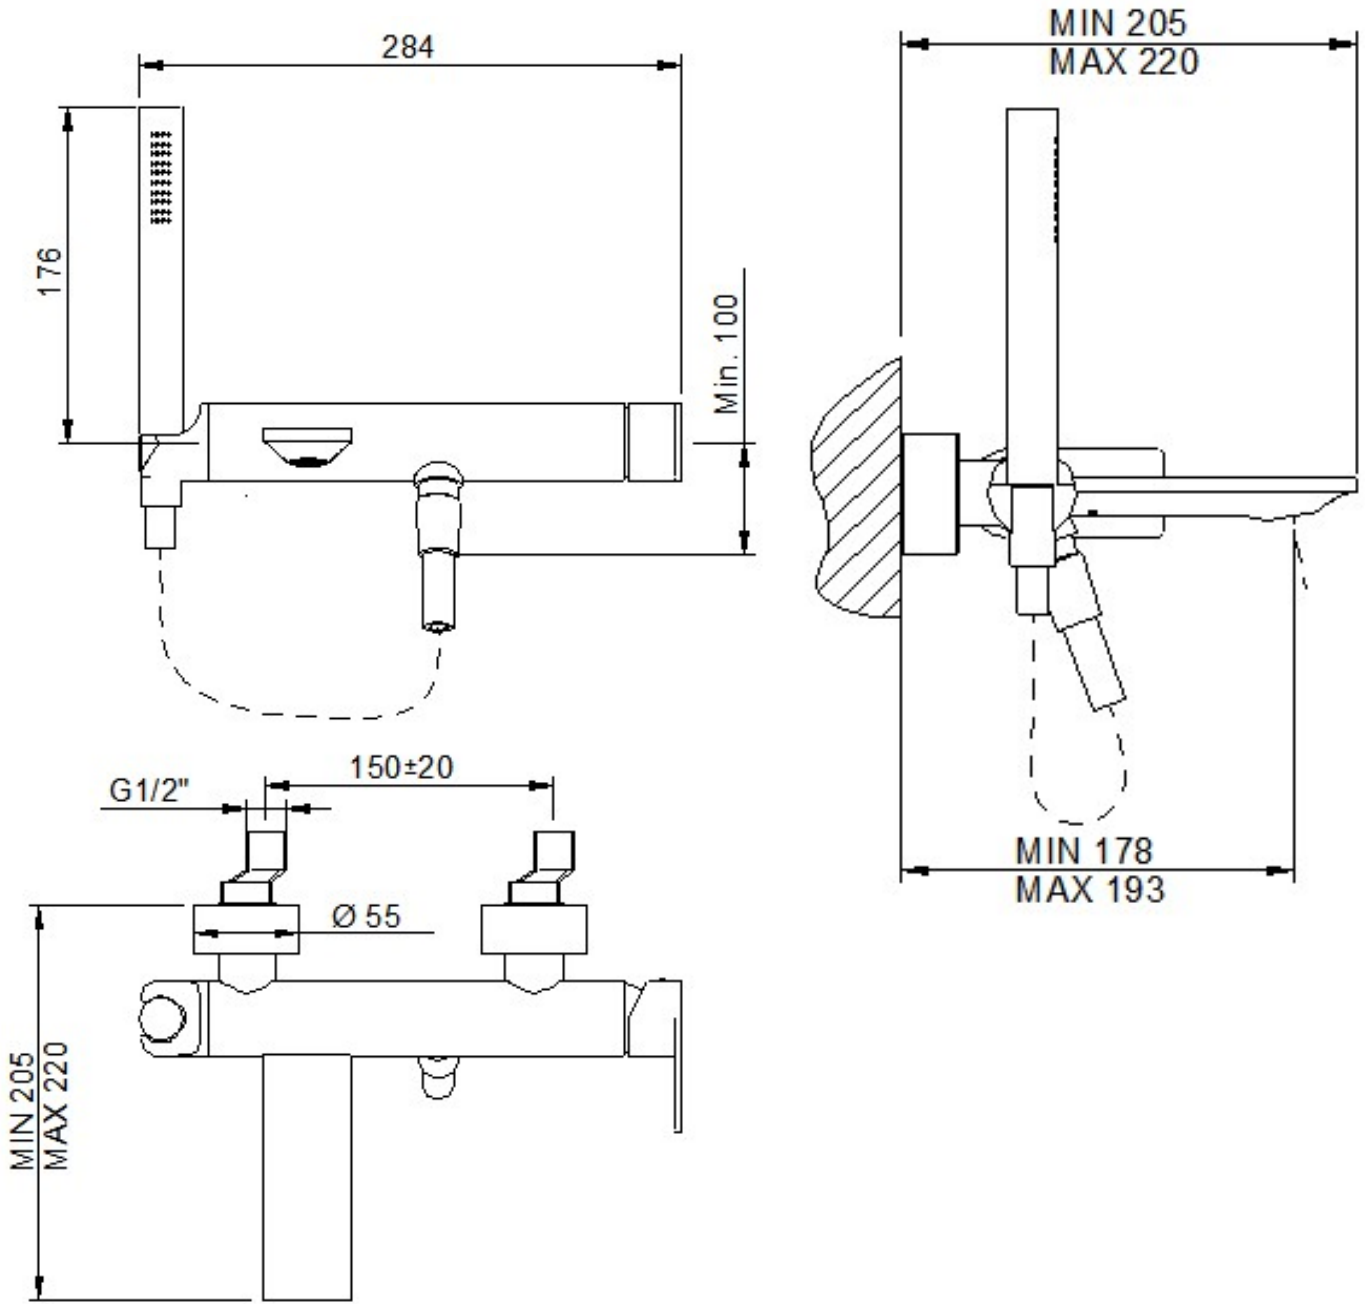

# LINEAR ECO FLOW RATE TEST MIXED