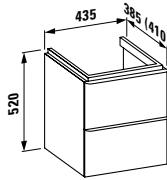

815281*

Handwaschbecken
Small washbasin

450 x 420 x 115 mm

Farben / colours: .000 .400

Optionen / options: .104 .109 .111 .112

410102 SPACE

Waschtischunterbau,
2 Schubladen
Vanity unit, 2 drawers

435 x 410 x 520 mm

Farben / colours: .100 .101 .103 .999