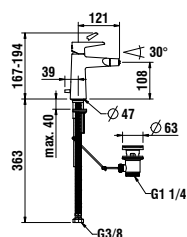

VAL ARMATUREN / FAUCETS

3113810041111

Einhebel-Waschtischmischer, Festauslauf, Ausladung 110 mm, mit Ablaufventil

Single lever basin mixer, fixed spout, projection 110 mm, with pop-up waste

Farben / colours: .004

3113810041101

Einhebel-Waschtischmischer, Ausladung 110 mm, Festauslauf, ohne Ablaufventil

Single lever basin mixer, projection 110 mm, fixed spout, without pop-up waste

Farben / colours: .004

3113810041211

Einhebel-Waschtischmischer, Festauslauf, Ausladung 140 mm, mit Ablaufventil

Single lever basin mixer, fixed spout, projection 140 mm, with pop-up waste

Farben / colours: .004

3113810041201

Einhebel-Waschtischmischer, Festauslauf, Ausladung 140 mm, ohne Ablaufventil

Single lever basin mixer, fixed spout, projection 140 mm, without pop-up waste

Farben / colours: .004

3113880041301

Standsäulen-Einhebel-Waschtischmischer, Ausladung 190 mm, Festauslauf, ohne Ablaufventil

Column single lever basin mixer, projection 190 mm, fixed spout, without pop-up waste

Farben / colours: .004

3113860041201

Einhebel-Unterputz-Waschtischmischer für Simibox 2-Point, Festauslauf, Ausladung 180 mm

Concealed single lever basin mixer for Simibox 2-Point, fixed spout, projection 180 mm

Farben / colours: .004

3769810002511

Unterputz-Einbaukörper Simibox 2-Point, Griff rechts, passend zu Kartell by Laufen/VAL

Concealed installation unit for Simibox 2-Point, lever right, matches Kartell by Laufen/VAL

3799840002251

Verlängerungsset 25 mm für Simibox 2-Point, passend zu Kartell by Laufen/VAL

Extension set 25 mm for Simibox 2-point, matches Kartell by Laufen/VAL

3413810041111

Einhebel-Bidetmischer, Ausladung 121 mm, Festauslauf, mit Ablaufventil