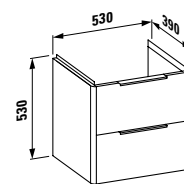

402192 BASE

Waschtischunterbau, 2 Schubladen,
inkl. Schubladen-Ordnungssystem
Vanity unit, 2 drawers, incl. drawer organiser

535 x 390 x 530 mm

Farben / colours: .260 .261 .262 .263 .999

816282*

Aufsatz-Waschtisch
Washbasin, undersurface ground

550 x 420 x 115 mm

Farben / colours: .000 .400

Optionen / options: .104 .108 .109 .111 .112 .158