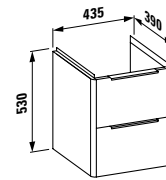

402132 BASE

Waschtischunterbau, 2 Schubladen,
inkl. Schubladen-Ordnungssystem
Vanity unit, 2 drawers, incl. drawer organiser

435 x 390 x 530 mm

Farben / colours: .260 .261 .262 .263 .999

816280*

Aufsatz-Handwaschbecken
Small washbasin, undersurface ground

450 x 420 x 115 mm

Farben / colours: .000 .400

Optionen / options: .104 .109 .111 .112