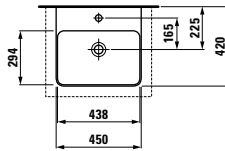

815281*

Handwaschbecken
Small washbasin

450 x 420 x 115 mm

Farben / colours: .000 .400

Optionen / options: .104 .109 .111 .112

410102 SPACE

Waschtischunterbau,
2 Schubladen
Vanity unit, 2 drawers

435 x 410 x 520 mm

Farben / colours: .100 .101 .103 .999

402132 BASE

Waschtischunterbau, 2 Schubladen,
inkl. Schubladen-Ordnungssystem
Vanity unit, 2 drawers, incl. drawer organiser

435 x 390 x 530 mm

Farben / colours: .260 .261 .262 .263 .999

816280*

Aufsatz-Handwaschbecken
Small washbasin, undersurface ground

450 x 420 x 115 mm

Farben / colours: .000 .400

Optionen / options: .104 .109 .111 .112

810282*

Waschtisch
Countertop

550 x 420 x 115 mm

Farben / colours: .000 .400

Optionen / options: .104 .108 .109 .111 .112 .158

410122 SPACE

Waschtischunterbau,
2 Schubladen
Vanity unit, 2 drawers

535 x 410 x 520 mm

Farben / colours: .100 .101 .103 .999

402192 BASE

Waschtischunterbau, 2 Schubladen,
inkl. Schubladen-Ordnungssystem
Vanity unit, 2 drawers, incl. drawer organiser

535 x 390 x 530 mm

Farben / colours: .260 .261 .262 .263 .999

816282*

Aufsatz-Waschtisch
Washbasin, undersurface ground

550 x 420 x 115 mm

Farben / colours: .000 .400

Optionen / options: .104 .108 .109 .111 .112 .158