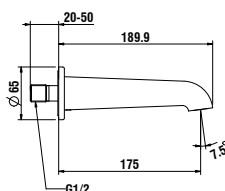

Extension ring ,twin' 30 mm, matches round set

30 mm

Farben / colours: .004

3713800040601

Wanneneinlauf, Festauslauf, Ausladung 175 mm

Wall-mounted spout, fixed spout, projection 175 mm

Farben / colours: .004