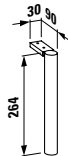

275 mm

Farben / colours: .105 .106

402990 BASE

Stellfuss-Set (2 Stück), Höhe 264 mm,
Oberfläche in Aluminium eloxiert
*Set of adjustable feet (2 pieces), height 264 mm,
anodized aluminium surface*

264 mm

Farben / colours: .004