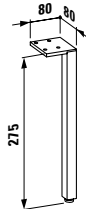

490950 CASE

Handtuchhalter für Möbel, 270 mm Länge
Towel holder for furniture, 270 mm

270 x 60 x 15 mm

Farben / colours: .104 .105 .106

490951 CASE

Handtuchhalter für Möbel, 320 mm
Towel holder for furniture, 320 mm

320 x 60 x 15 mm

Farben / colours: .104 .105 .106

490952 CASE

Handtuchhalter für Möbel, 400 mm
Towel holder for furniture, 400 mm

400 x 60 x 15 mm

Farben / colours: .104 .105 .106

411220 SPACE

Stellfuss-Set (2 Stück), Höhe 275 mm,
Oberfläche in Aluminium eloxiert
*Set of adjustable feet (2 pieces), height 275 mm,
anodized aluminium surface*

275 mm

Farben / colours: .105 .106