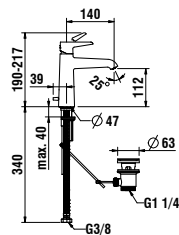

3113810041211

Einhebel-Waschtischmischer, Festauslauf, Ausladung 140 mm, mit Ablaufventil

Single lever basin mixer, fixed spout, projection 140 mm, with pop-up waste

Farben / colours: .004