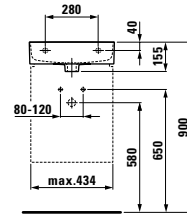

815281*

Handwaschbecken
Small washbasin

450 x 420 x 115 mm

Farben / colours: .000 .400

Optionen / options: .104 .109 .111 .112

410102 SPACE

Waschtischunterbau,
2 Schubladen
Vanity unit, 2 drawers

435 x 410 x 520 mm

Farben / colours: .100 .101 .103 .999