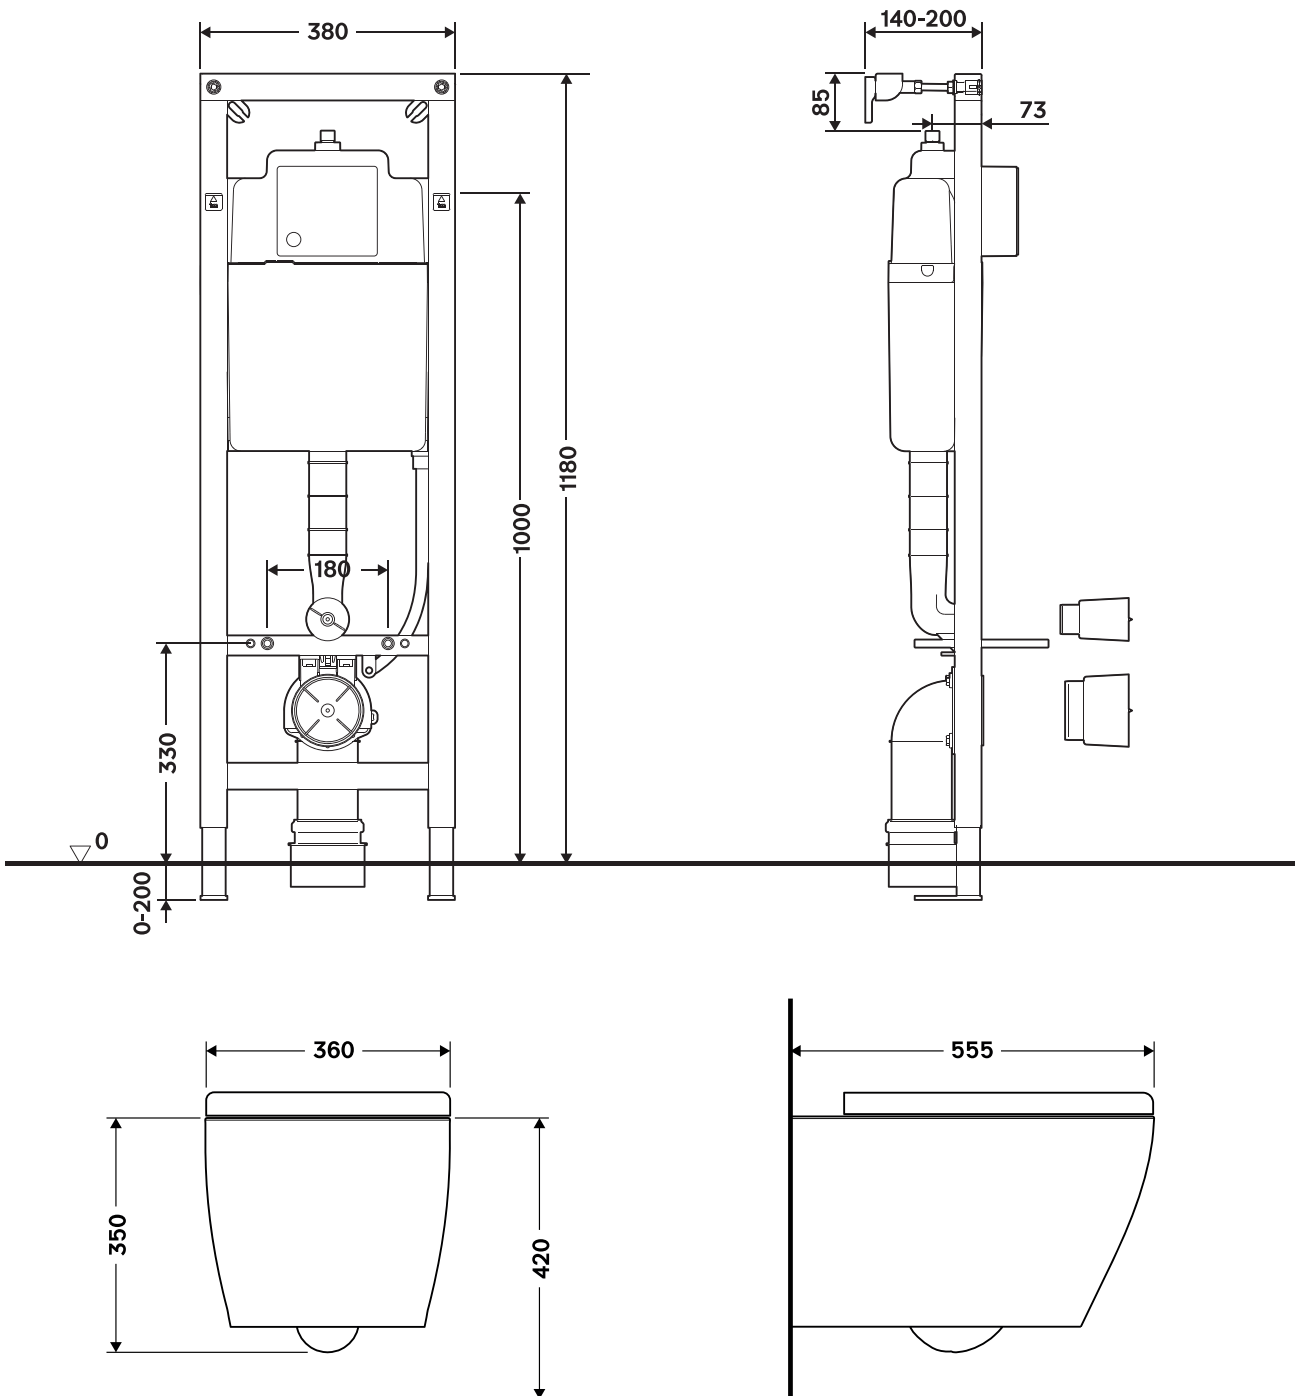

T1

Toilet pack Basic

6055700231

We reserve the right to make technical improvements and enhance the appearance of the products shown.
Technische Verbesserungen und optische Veränderungen an den abgebildeten Produkten behalten wir uns vor.
Nous nous réservons le droit d'apporter des améliorations techniques et de modifier l'apparence visuelle des produits présentés.
Technische verbeteringen en optische wijzigingen ten opzichte van de afgebeelde producten voorbehouden.
Con riserva di apportare modifiche tecniche.
Nos reservamos el derecho de realizar modificaciones técnicas y de aspecto de los productos representados.
Reservamo-nos o direito de efectuar melhorias técnicas e alterações visuais que beneficiem os produtos apresentados.