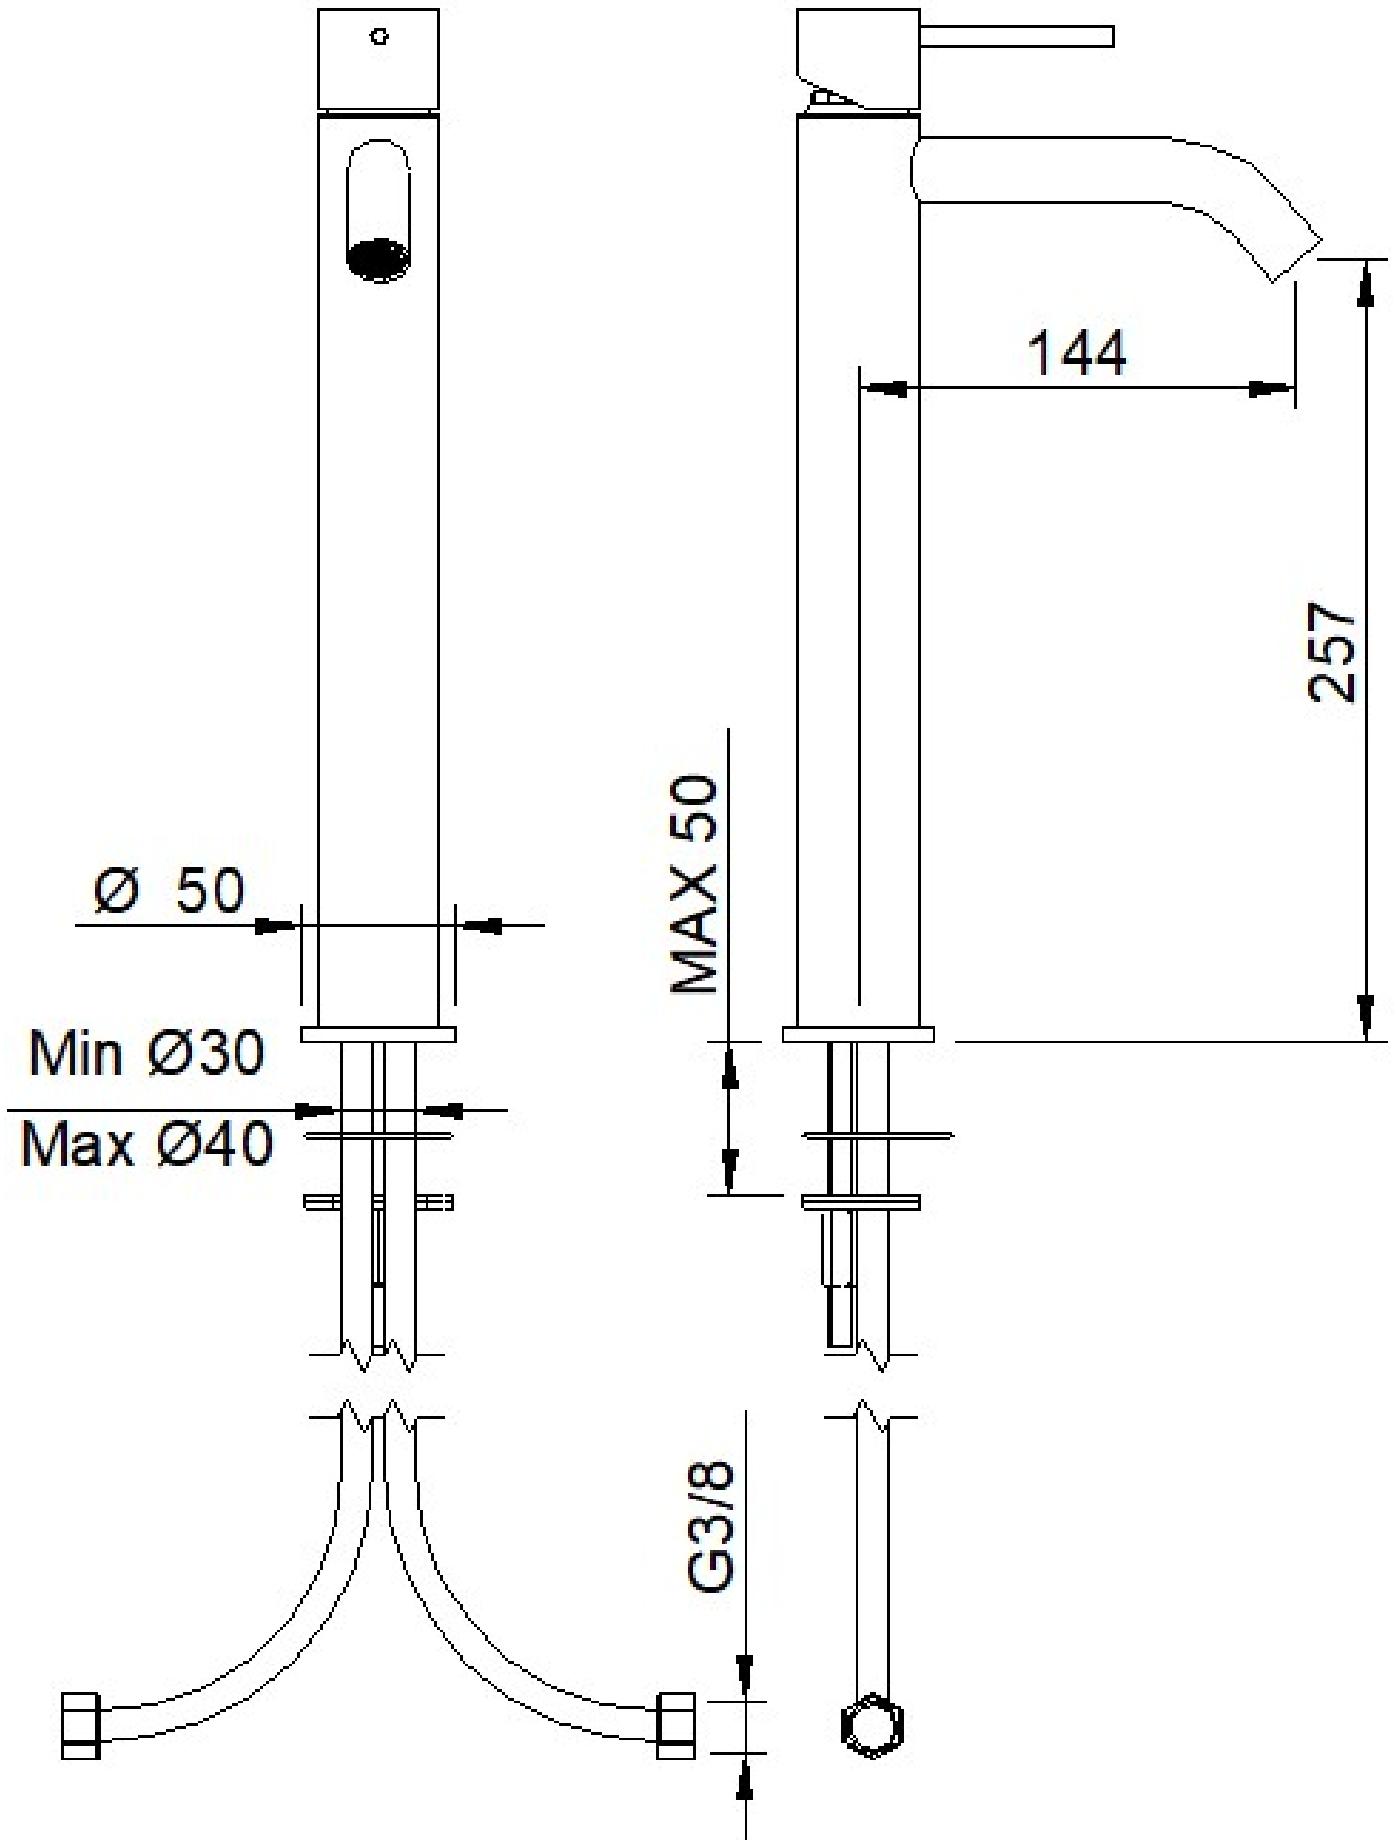

Architect washbasin high mixer

"geborsteld rvs" IS		<b>GA1318IS40ZZ</b>
"staal 02" 01		<b>GA13180140ZZ</b>
"koper 02" 03		<b>GA13180340ZZ</b>
"mat goud 02" 04		<b>GA13180440ZZ</b>

Certified to  
NSF/ANSI 61

# LINEAR ECO FLOW RATE TEST MIXED