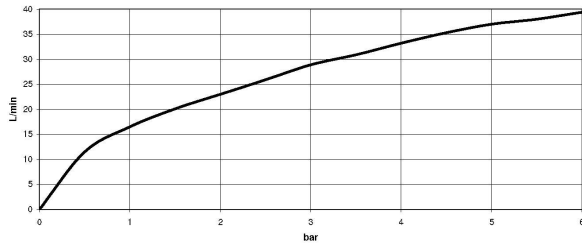

Douchen - Inbouwproducten

xTOOL thermostaatmodule inbouw met 1 stopkraan 3/4" -

Artikelnummer: 35 511 970 90

Doorstroomdiagram