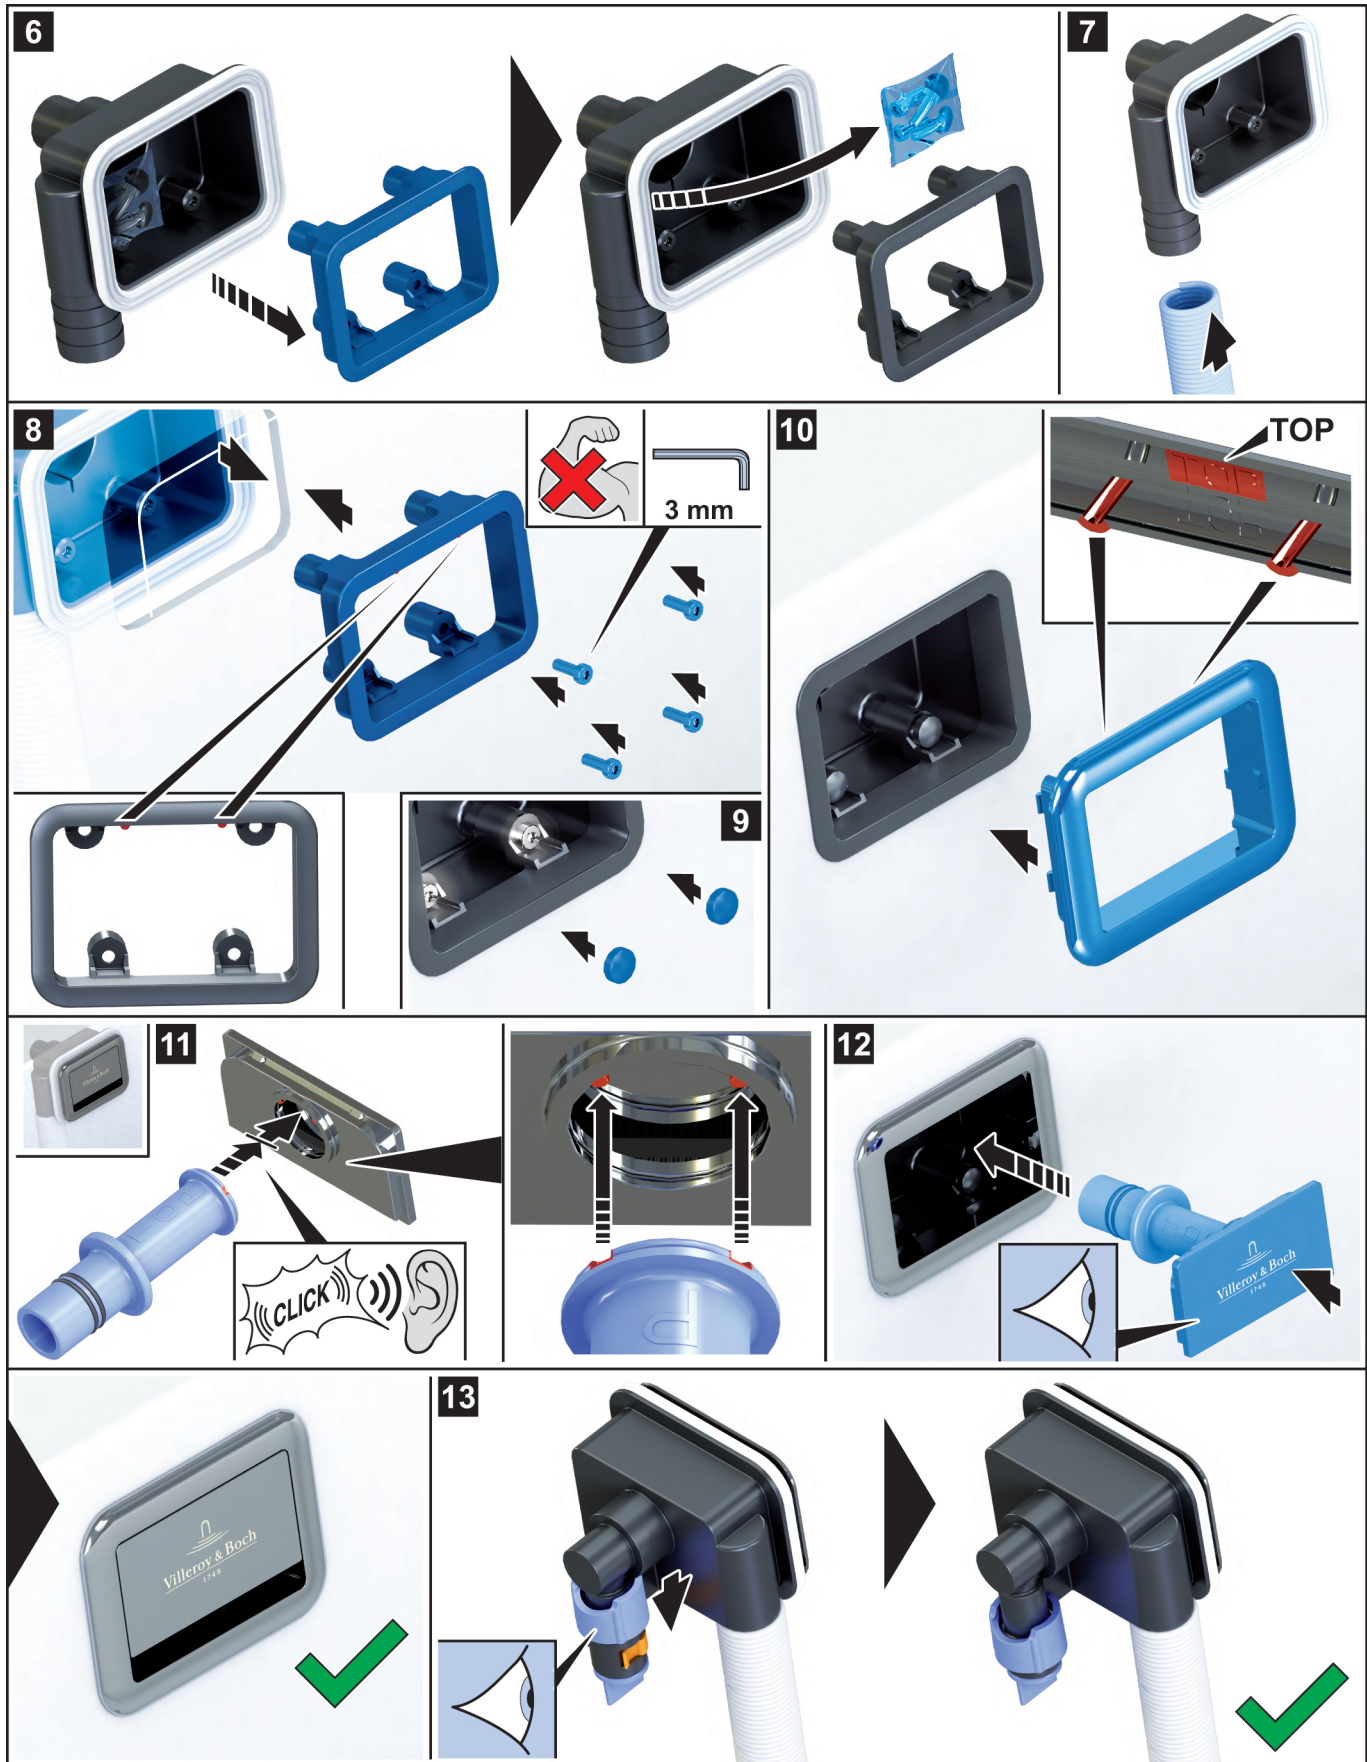

Collaro

 Montagehandleiding

	U909560XX	Waste Overflow
	UPCON0137	Water Inlet

i

- max. 60 °C
- max. 18 l/min. (±10%) @ 2.5 bar
- max. 3.0 bar
- PH > 4

18

VILLEROY & BOCH

GERMANY