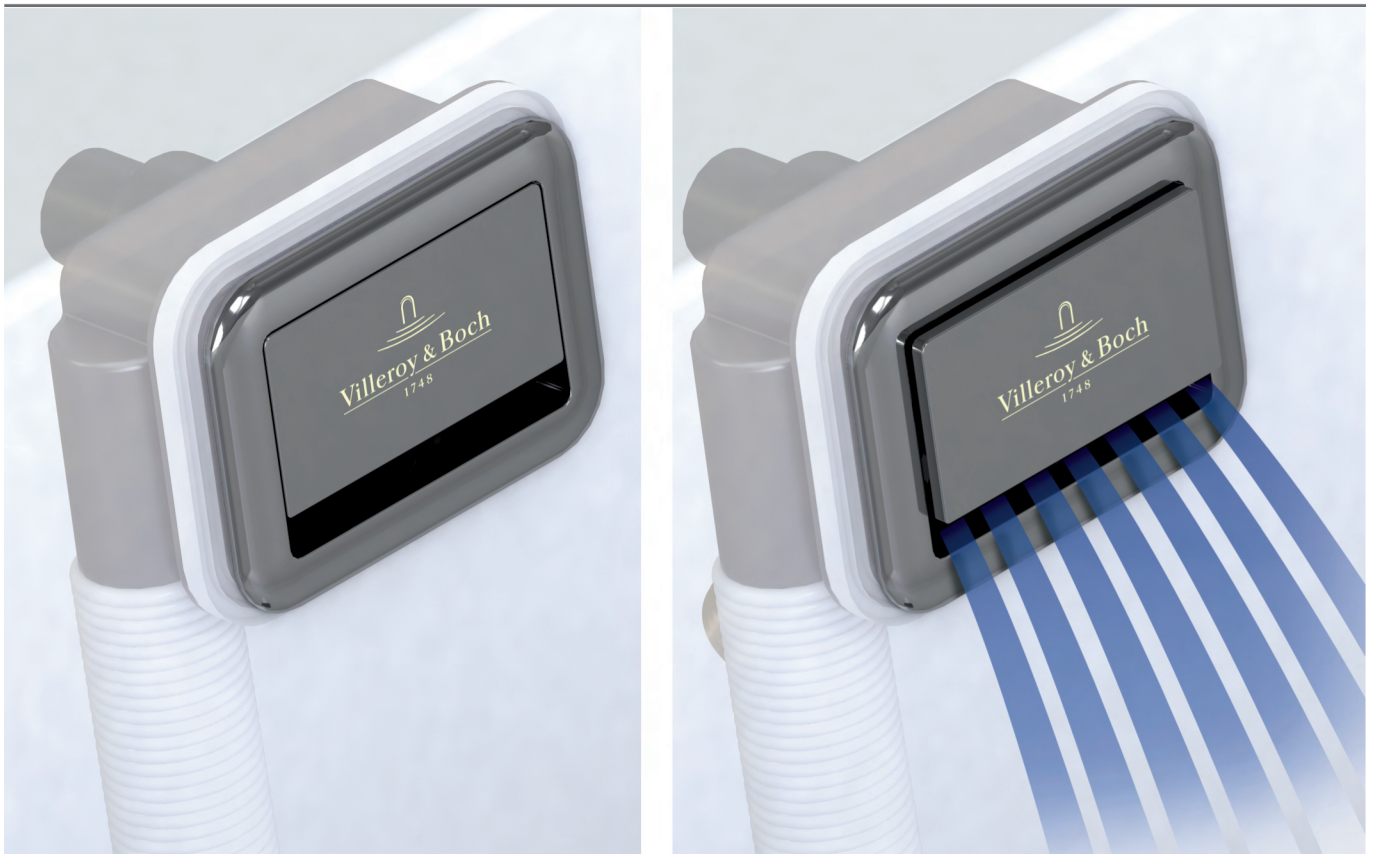

Collaro

 Montagehandleiding

	U909560XX	Waste Overflow
	UPCON0137	Water Inlet

i

- max. 60 °C
- max. 18 l/min. (±10%) @ 2.5 bar
- max. 3.0 bar
- PH > 4

18

VILLEROY & BOCH

GERMANY