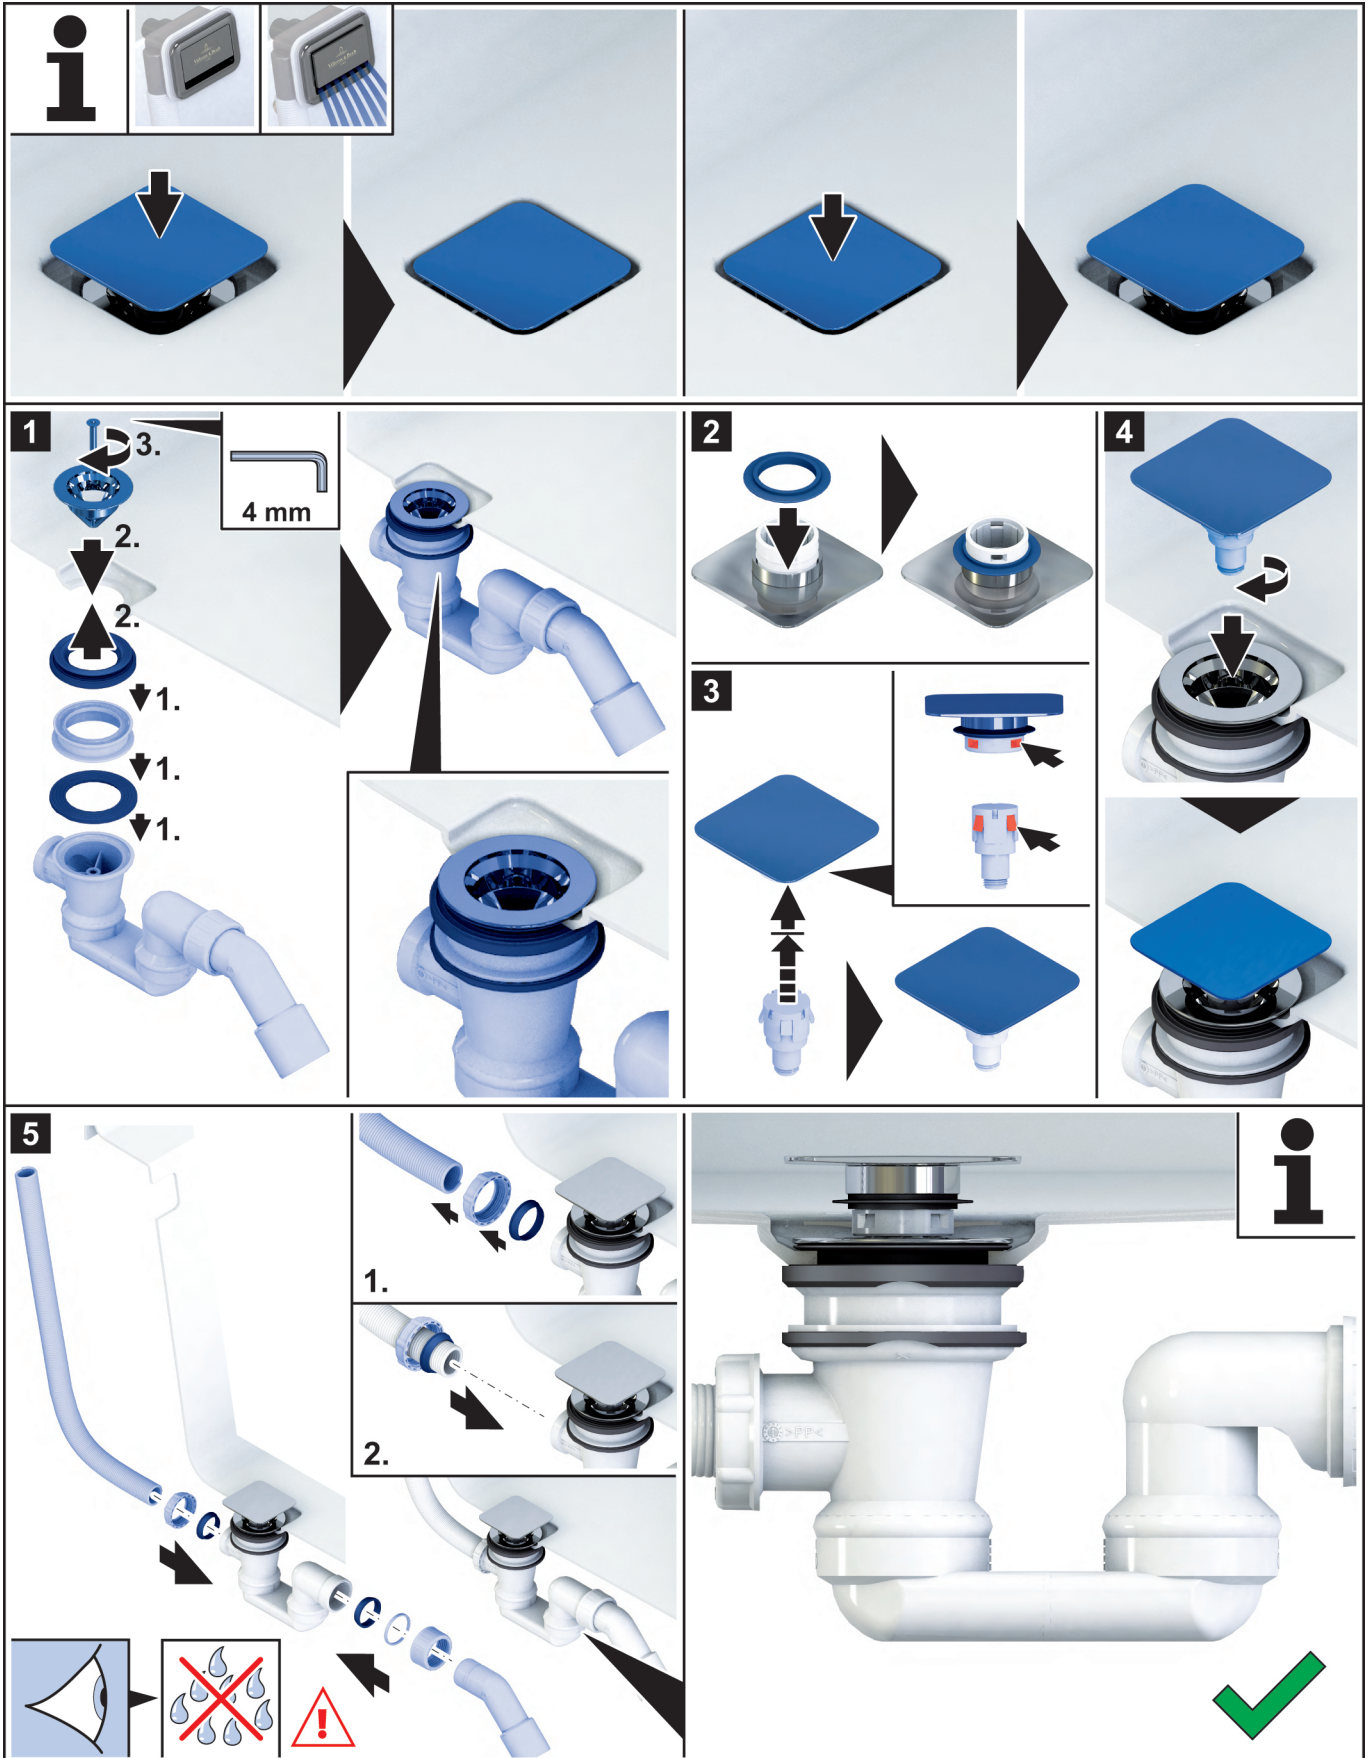

Collaro

 Montagehandleiding

	U909560XX	Waste Overflow
	UPCON0137	Water Inlet

i

- max. 60 °C
- max. 18 l/min. (±10%) @ 2.5 bar
- max. 3.0 bar
- PH > 4

18

VILLEROY & BOCH

GERMANY