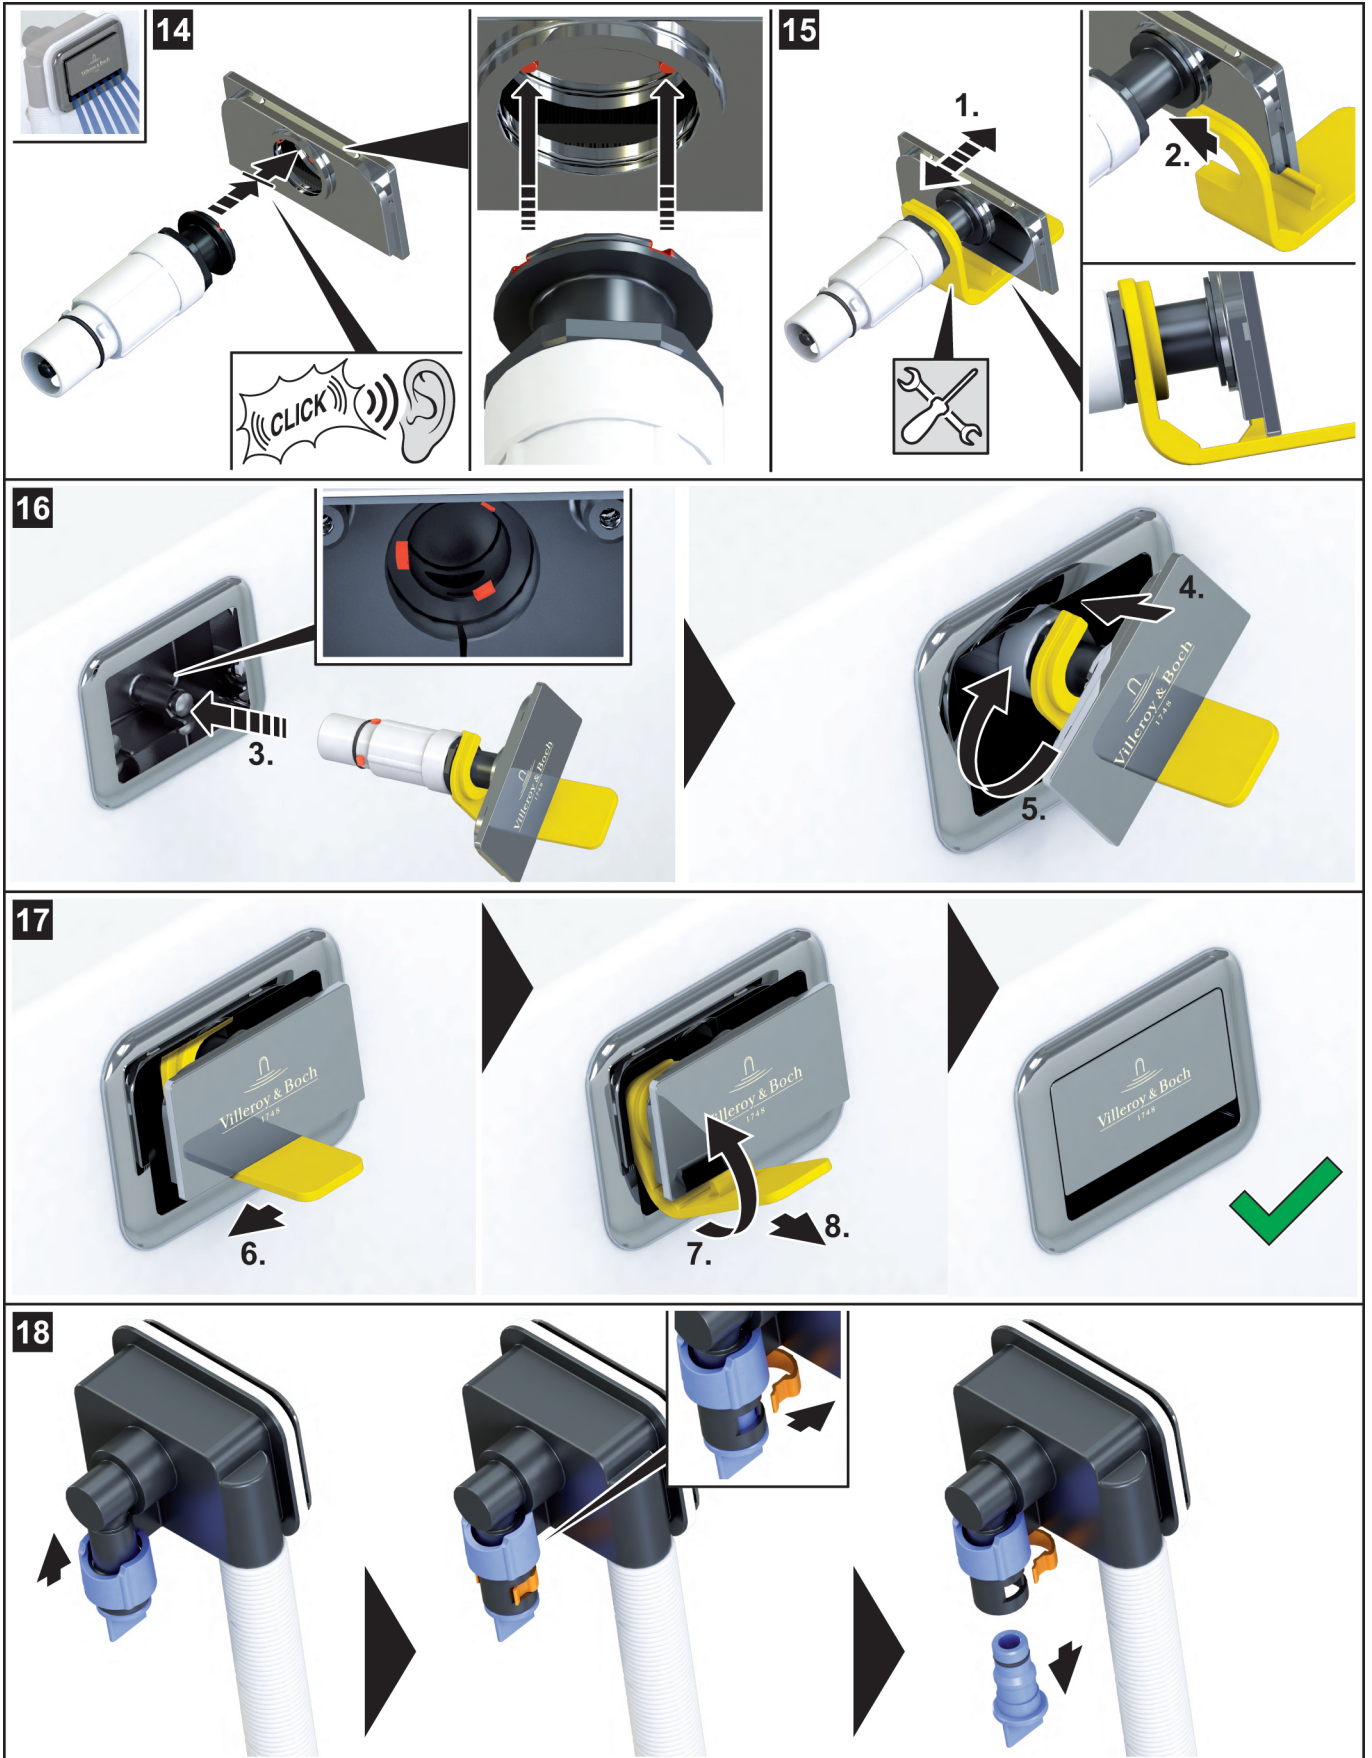

Collaro

 Montagehandleiding

	U909560XX	Waste Overflow
	UPCON0137	Water Inlet

i

- max. 60 °C
- max. 18 l/min. (±10%) @ 2.5 bar
- max. 3.0 bar
- PH > 4

18

VILLEROY & BOCH

GERMANY