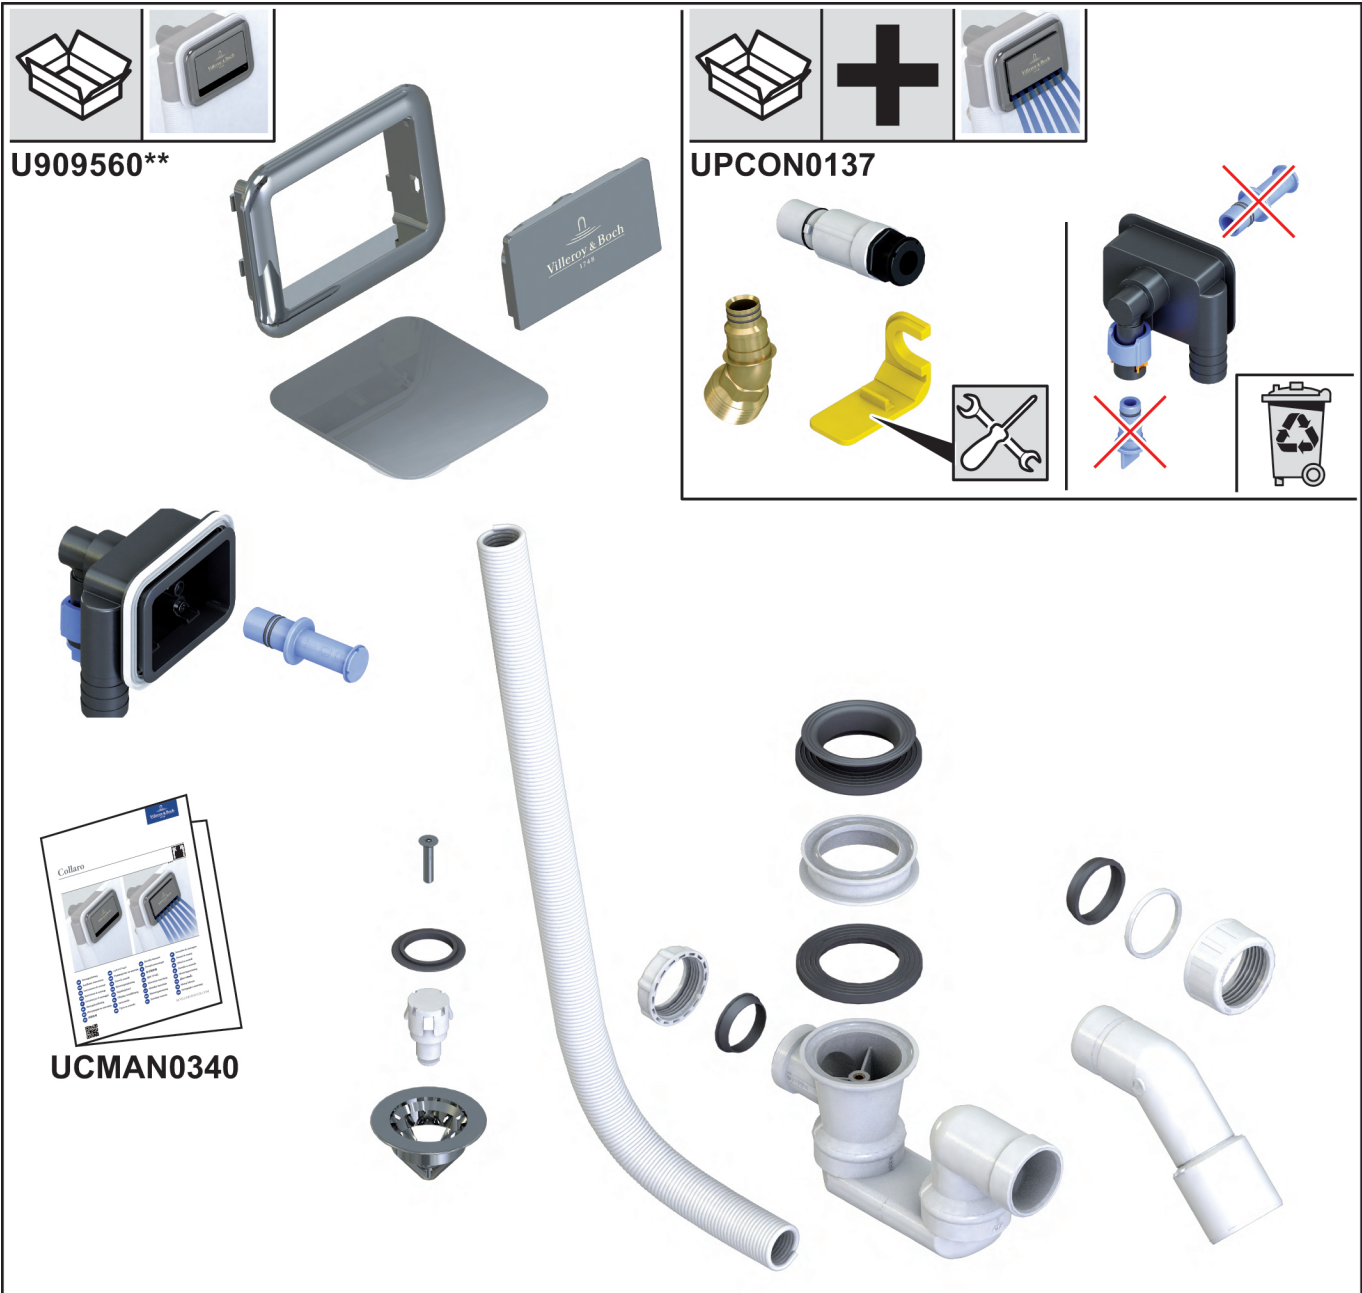

Collaro

 Montagehandleiding

	U909560XX	Waste Overflow
	UPCON0137	Water Inlet

i

- max. 60 °C
- max. 18 l/min. (±10%) @ 2.5 bar
- max. 3.0 bar
- PH > 4

18

VILLEROY & BOCH

GERMANY