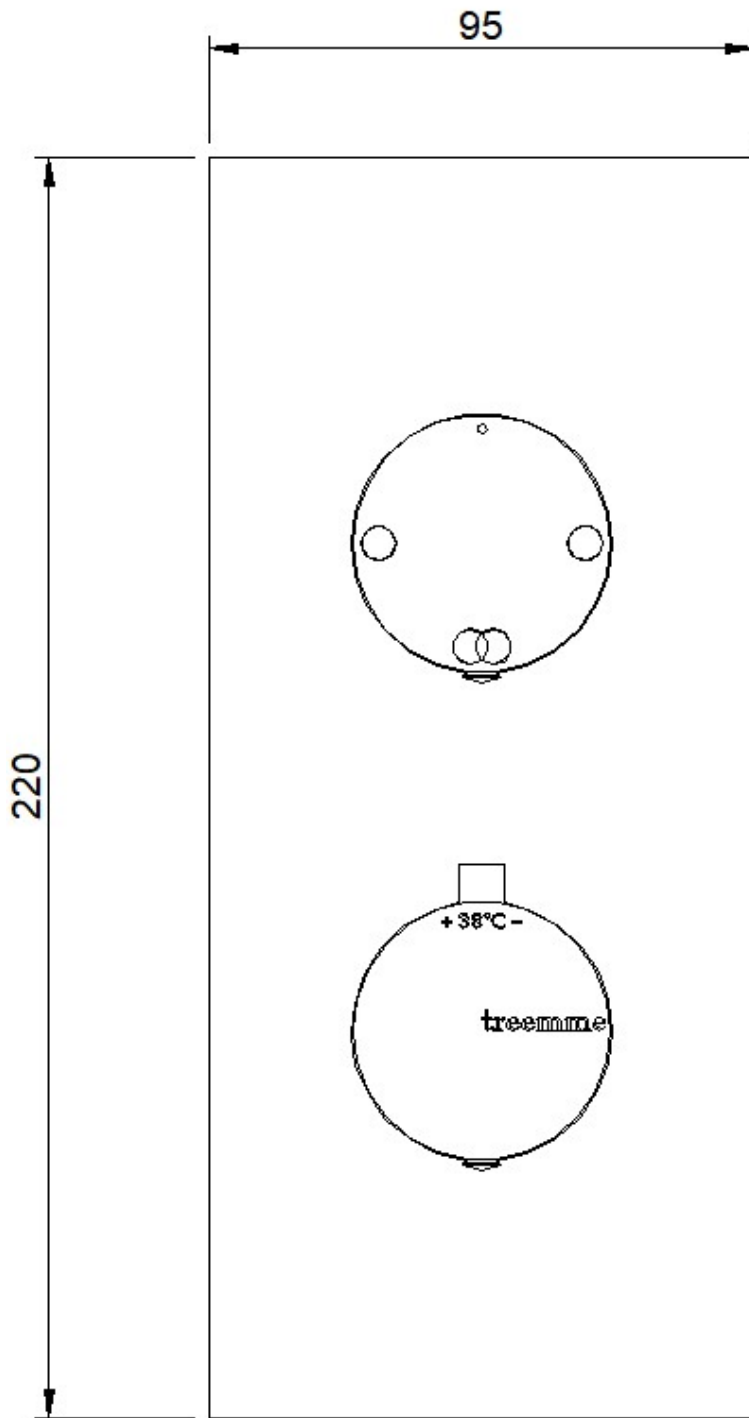

Architect concealed washbasin mixer 200 - external parts

“geborsteld		RWGA8A46IS03
“staal 02” 01		RWGA8A460103
“koper 02” 03		RWGA8A460303
“mat goud 02”		RWGA8A460403

Certified to
NSF/ANSI 61

LINEAR ECO FLOW RATE TEST MIXED