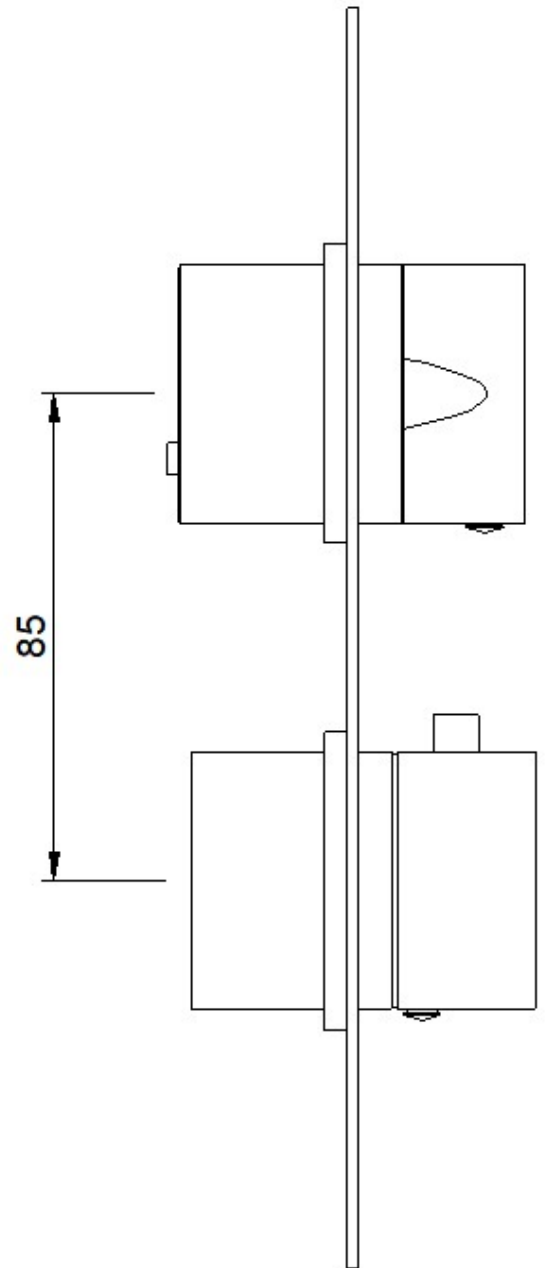

Architect concealed washbasin mixer 200 - external parts

“geborsteld		RWGA8A46IS03
“staal 02” 01		RWGA8A460103
“koper 02” 03		RWGA8A460303
“mat goud 02”		RWGA8A460403

Certified to
NSF/ANSI 61

LINEAR ECO FLOW RATE TEST MIXED