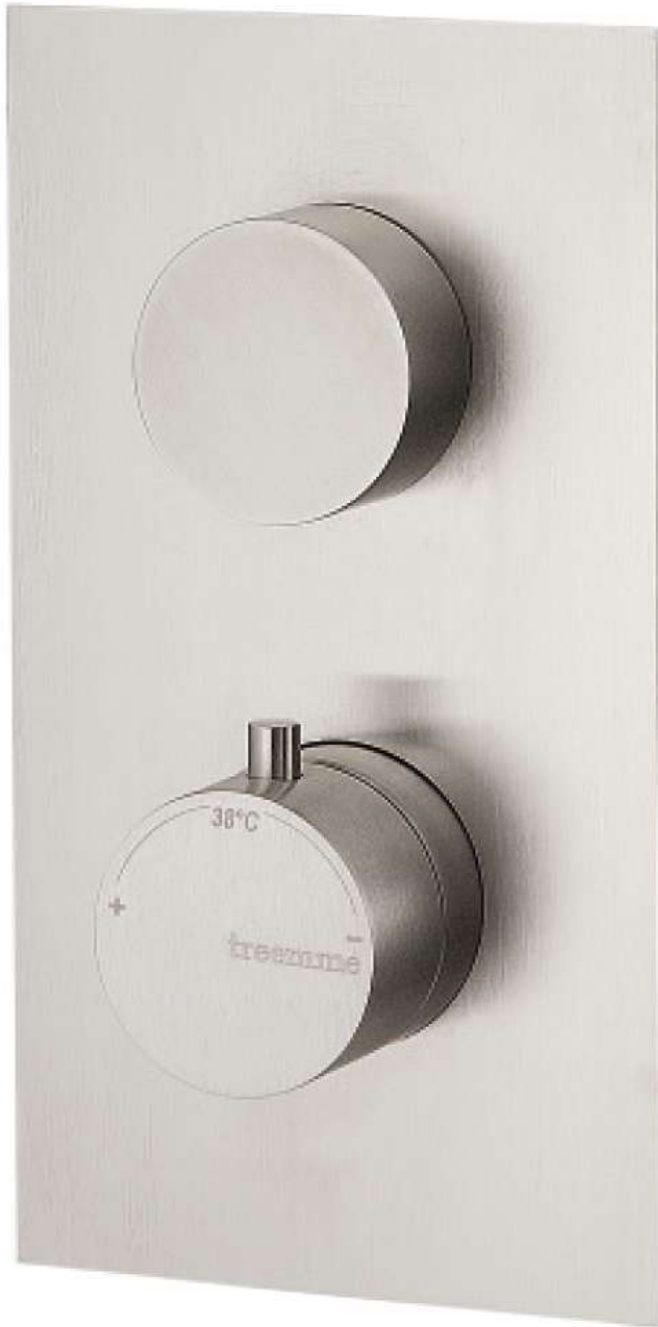

Architect concealed washbasin mixer 200 - external parts

“geborsteld		RWGA8A46IS03
“staal 02” 01		RWGA8A460103
“koper 02” 03		RWGA8A460303
“mat goud 02”		RWGA8A460403

Certified to
NSF/ANSI 61

LINEAR ECO FLOW RATE TEST MIXED