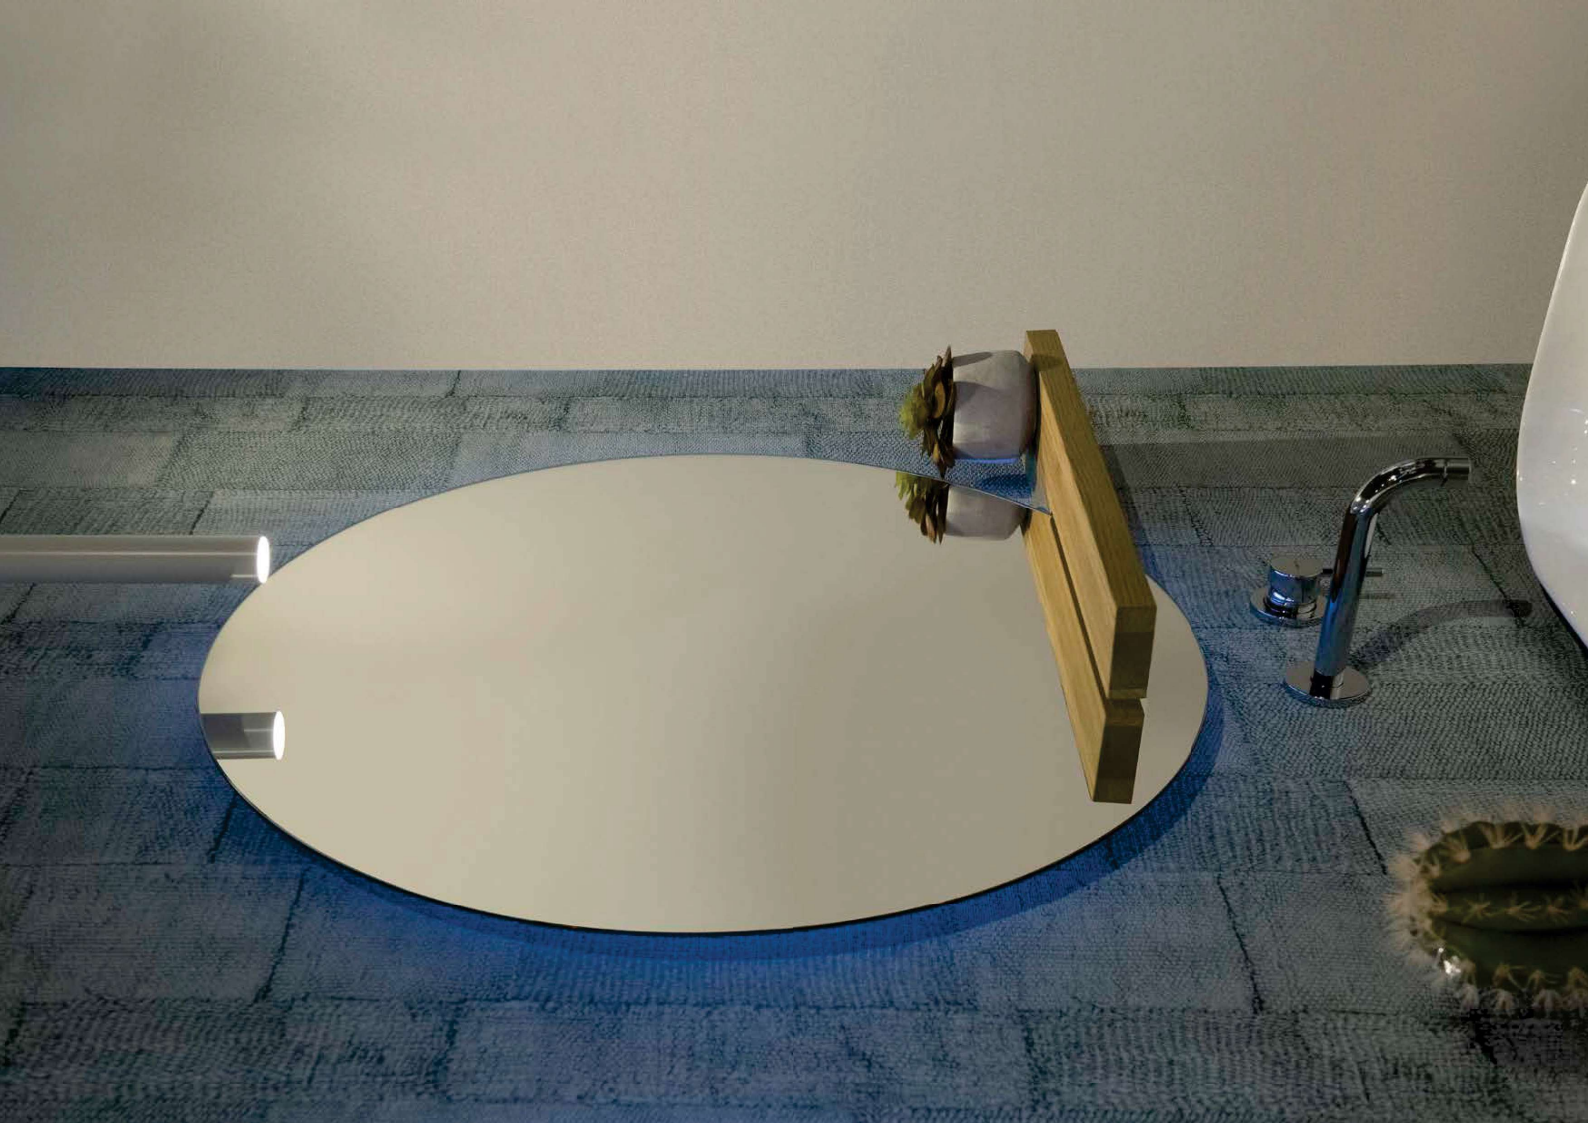

LOOO X MIRROR SHELF

WATCH ONLINE

	↔	↙	Code	Euro
80 cm	13 cm		WMSHELF800	€ 129,00
100 cm	13 cm		WMSHELF1000	€ 149,00
120 cm	13 cm		WMSHELF1200	€ 169,00

	↔	↙	Code	Euro
60 cm			WMSHELF600A	€ 109,00

	↔	↙	Code	Euro
120 cm	13 cm		WMSHELF1200A	€ 169,00

- Uitsparing van 46 x 610 mm voor een spiegel
- Geschikt voor o.a. de Organic, Blackline en CM-line
- Vrije ophanging, incl. bevestigingsset

Materiaal: massief eiken
Kleur: old grey
Extra: geschikt voor in iedere woonruimte

Schoon en droog achterlaten. Geen enkele vloeistof laten intrekken.

- A recess of 46 x 610 mm for a mirror
- Blind mounting, incl. installation set
- Suitable for the Organic, Blackline and CM-line

Material: solid oak
Colour: old grey
Extra: suitable for all rooms

Leave clean and dry. Do not allow any liquid to penetrate into the wood.

- Un renforcement de 46 x 610 mm pour un miroir
- Suspension invisible, incl. ensemble de fixation
- Convient aux produits Organic, Blackline et CM-line

Matériau: en chêne massif
Couleur: old grey
Extra: convient pour chaque espace dans la maison

Laissez le produit propre et sec. Ne laissez aucun liquide absorber.

Accessories: Zie hoofdstuk accessories / See chapter accessories / Voir le chapitre Accessoires.