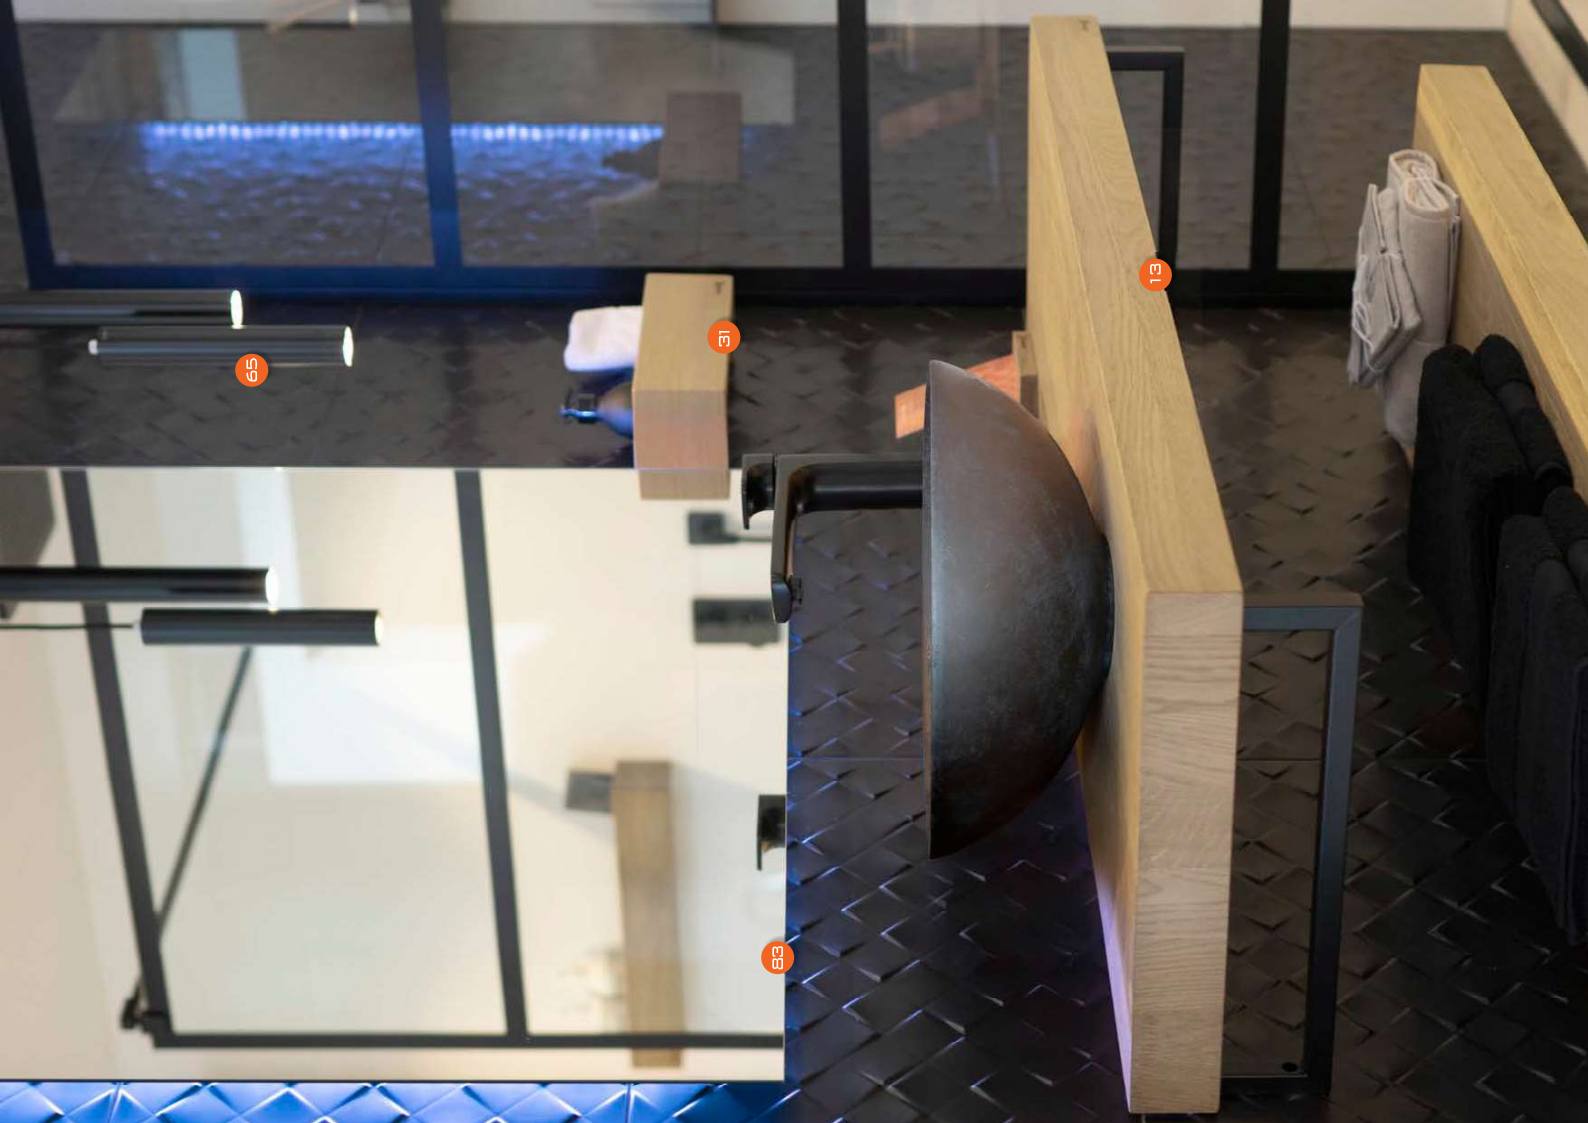

Wood Collection

65

61

63

13