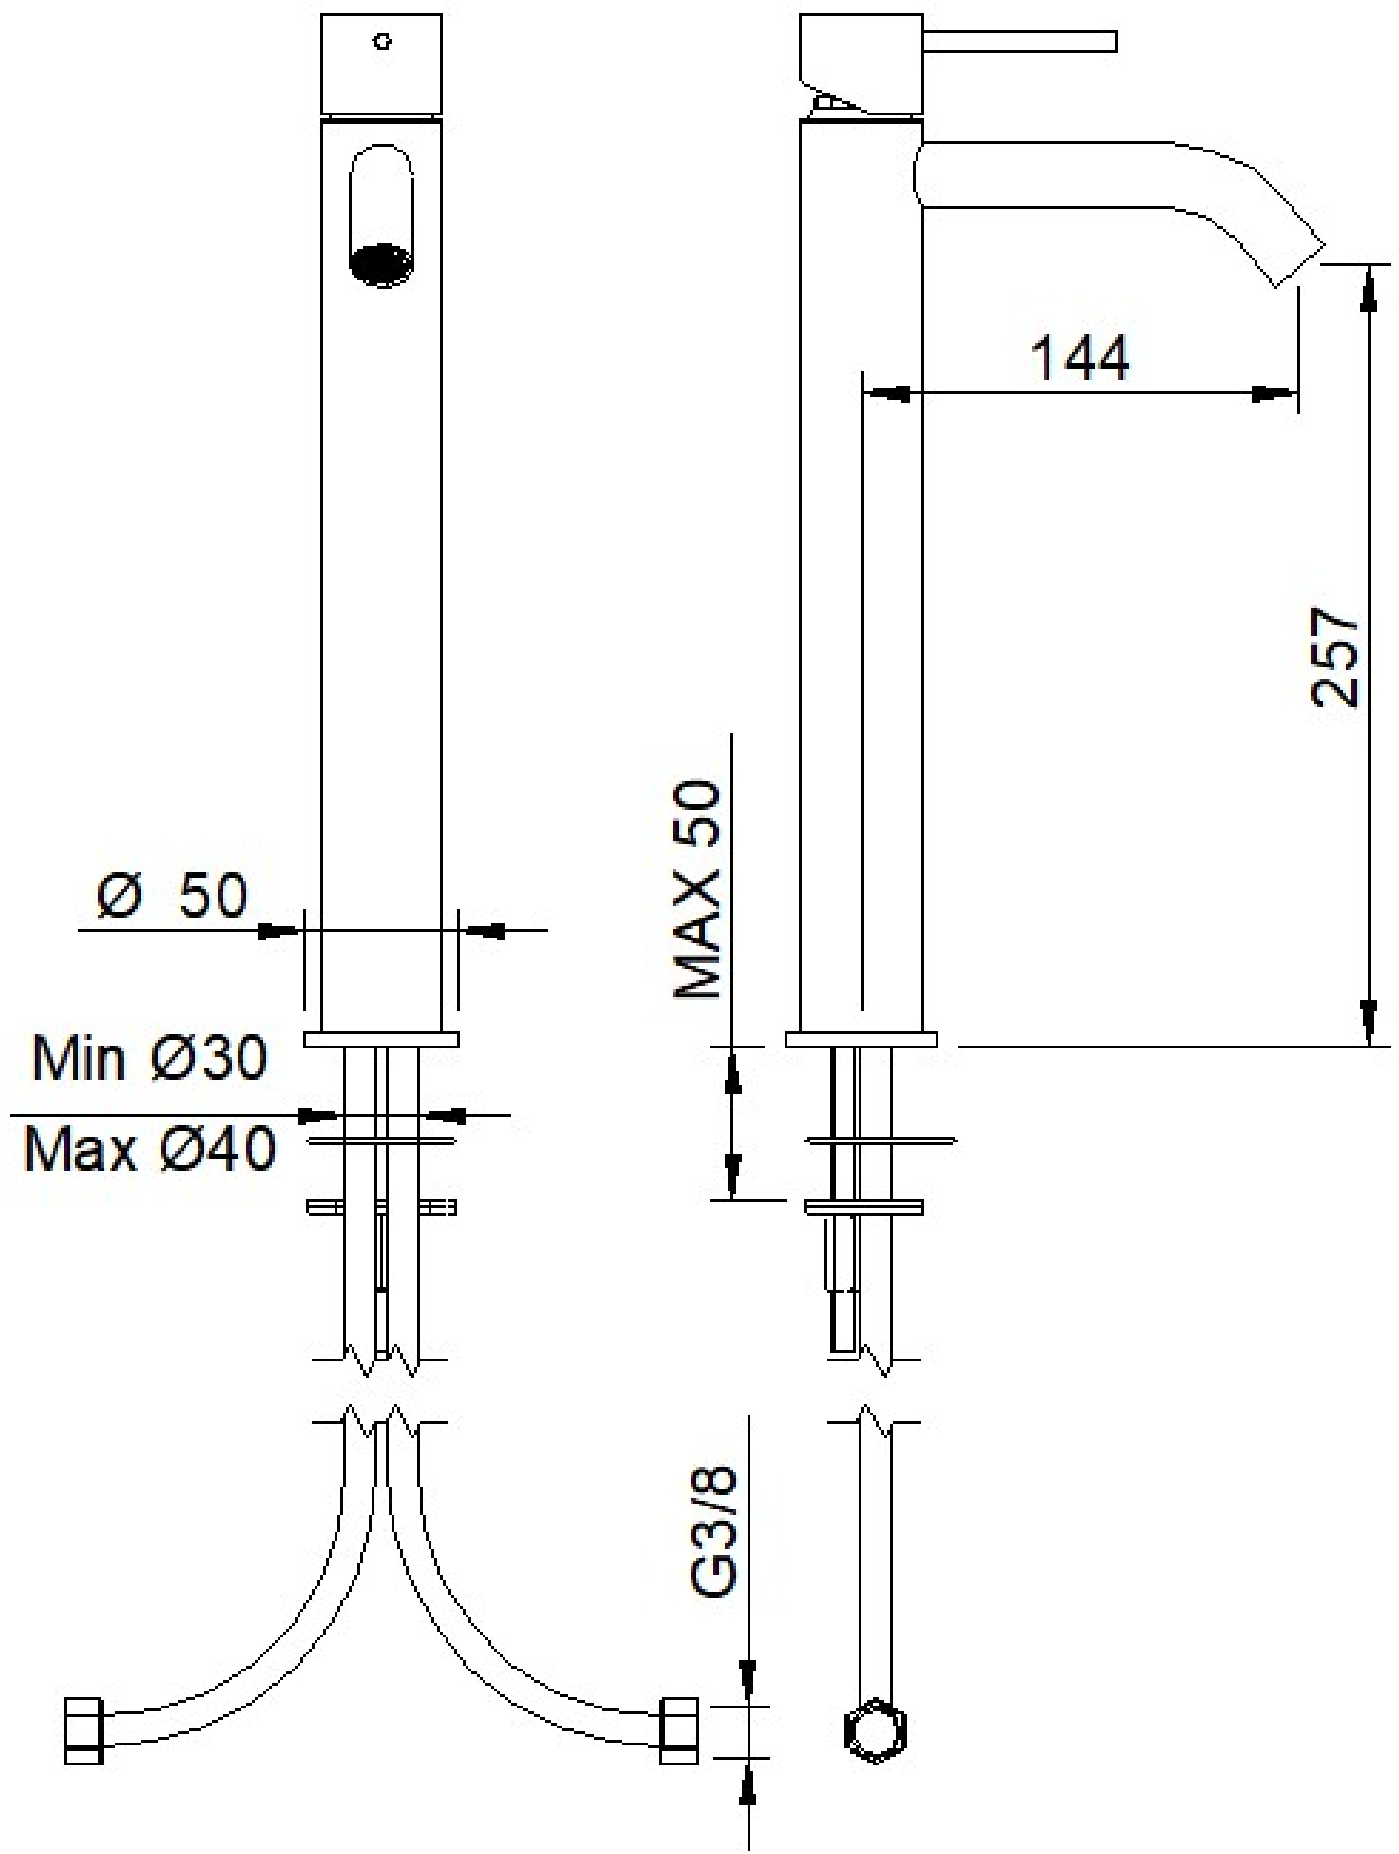

Architect washbasin high mixer

"geborsteld rvs" IS		<b>GA1318IS40ZZ</b>
"staal 02" 01		<b>GA13180140ZZ</b>
"koper 02" 03		<b>GA13180340ZZ</b>
"mat goud 02" 04		<b>GA13180440ZZ</b>

Certified to  
NSF/ANSI 61

# LINEAR ECO FLOW RATE TEST MIXED