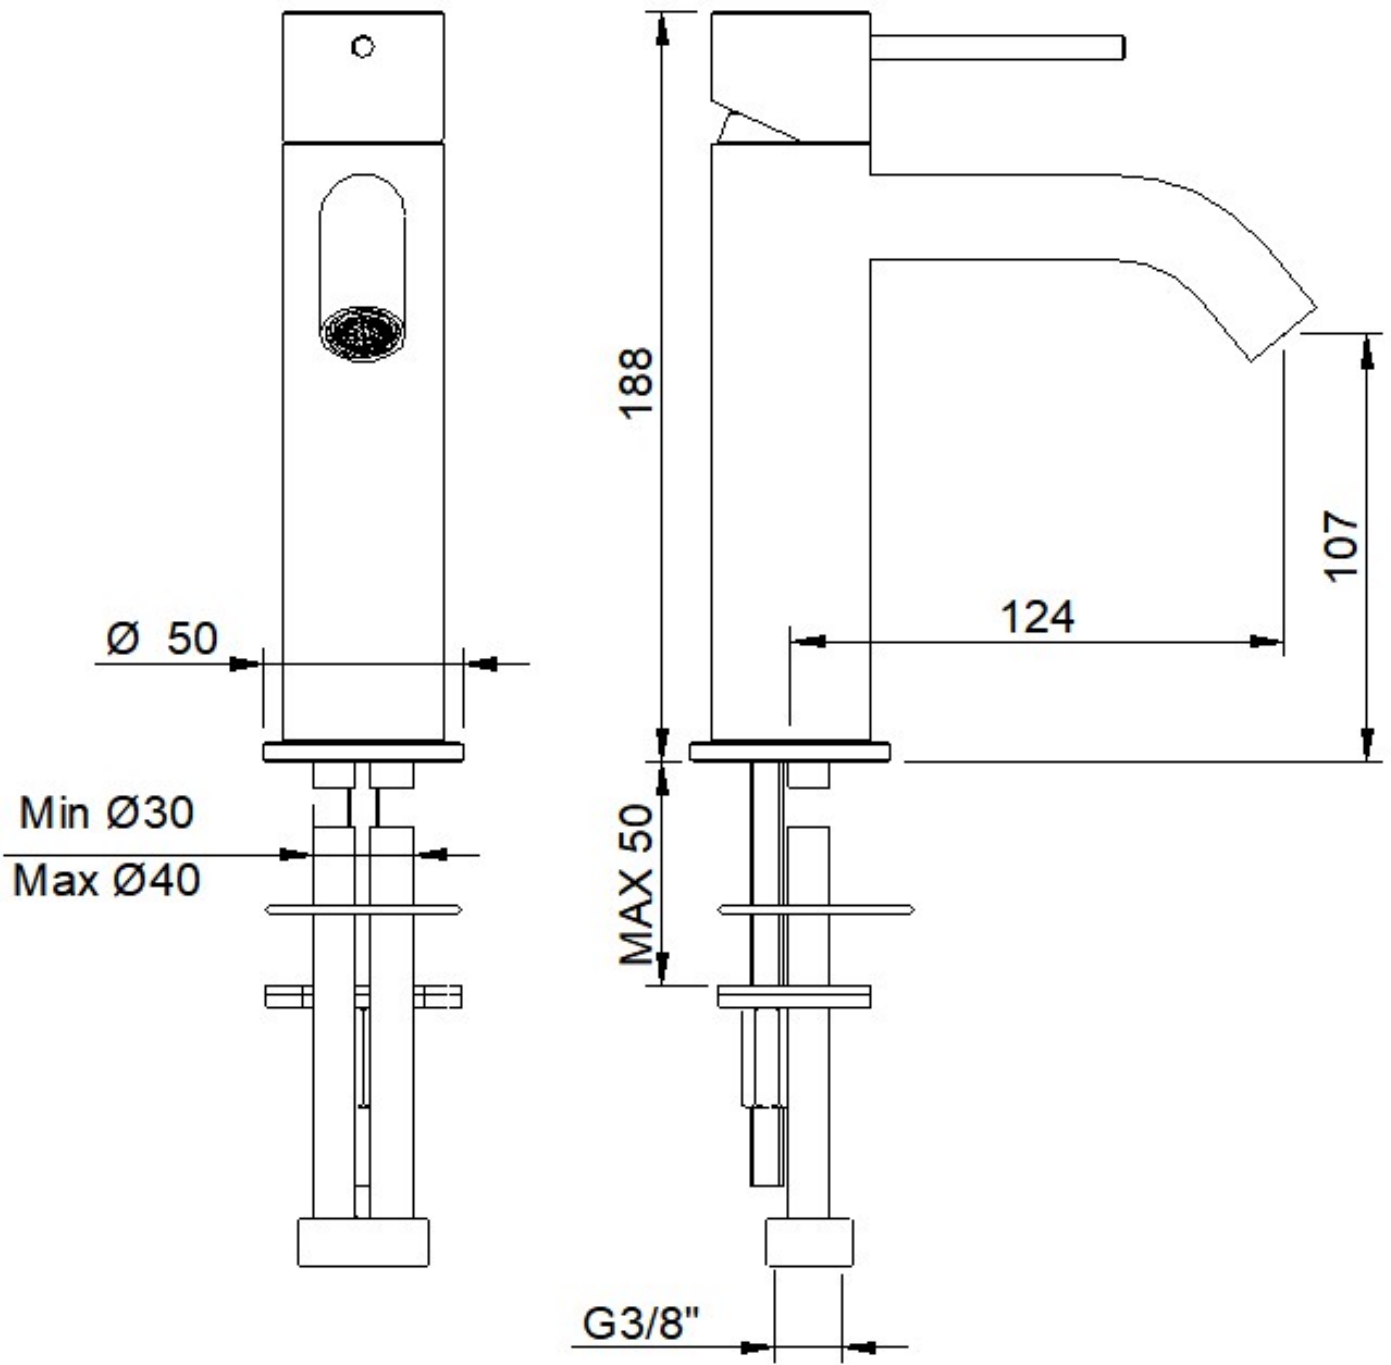

Architect washbasin mixer

“geborsteld rvs” IS		GA1311IS40ZZ
“staal 02” 01		GA13110140ZZ
“koper 02” 03		GA13110340ZZ
“mat goud 02” 04		GA13110440ZZ

Certified to
NSF/ANSI 61

SISTEMA QUALITÀ CERTIFICATO

LINEAR ECO FLOW RATE TEST MIXED