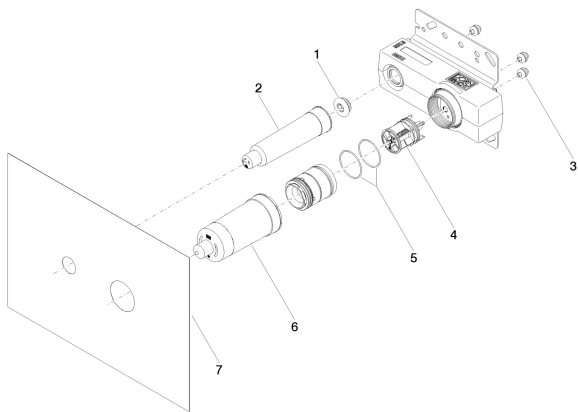

Washbasin - Concealed products

Concealed wall-mounted single-lever mixer mixer on right -

Article number: 35 860 970 90

Spare parts list

No.	Item Number	Name	Quantity used
1	04 31 20 006 00 90	Plug 1/2" -	1
2	09 14 10 053 90	O-Ring 17,17 x 1,78 mm -	1
3	09 21 02 173 90	cap	1
4	90 23 01 091 00 90	set	3
5	90 31 20 107 00 90	plug	1
6	09 14 10 190 90	O-Ring 38,0 x 1,5 mm -	2
7	09 21 02 176 90	cap	1
8	04 14 03 074 00 90	Washer -	1