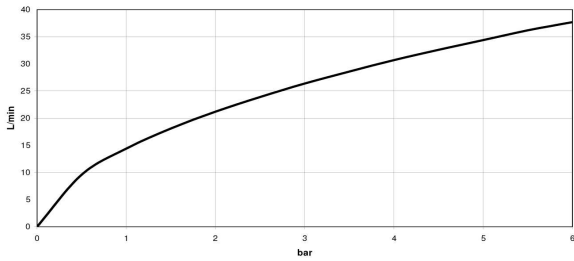

Dimensional drawing

All details in mm / inch = mm x 0.0394

Shower - Concealed products
xTOOL Concealed thermostat module with 2 valves 3/4" -
Article number: 35 521 970 90

Flow rate chart

Shower - Concealed products