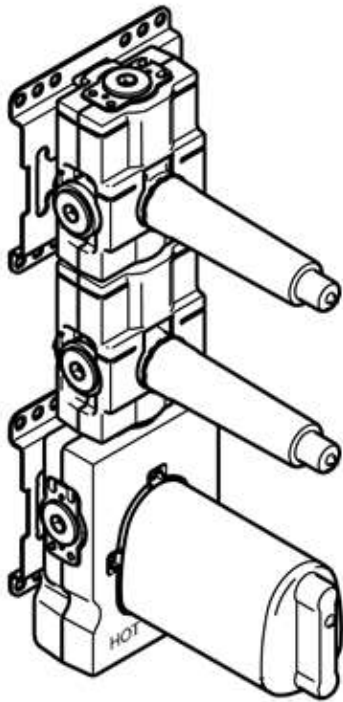

Shower - Concealed products

xTOOL Concealed thermostat module with 2 valves 3/4" -

Article number: 35 521 970 90

- red brass, lead-free
- 2x back flow preventer
- 2x supply connection 3/4" female thread (cold/hot), DN 15
- 2x female thread 3/4" outlet for additional valves
- 2x female thread 3/4" outlet, right/left alternatively
- 3x dust cover
- 3x anti-water packing
- soundproofing
- gauge 120 mm
- suitable for xGRID (when using installation track + 12 mm recess depth)

Dimensional drawing

All details in mm / inch = mm x 0.0394

Shower - Concealed products
xTOOL Concealed thermostat module with 2 valves 3/4" -
Article number: 35 521 970 90

Flow rate chart

Shower - Concealed products

xTOOL Concealed thermostat module with 2 valves 3/4" -

Article number: 35 521 970 90

Recommended miscellaneous

12 177 970 90
Extension 28 mm -

12 178 970 90
Extension 46 mm -

Spare parts list

No.	Item Number	Name	Quantity used
1	90 23 01 091 00 90	set	8
2	09 23 01 045 90	Back-flow preventer Ø 20 x 18 mm, without limitation -	2
3	04 21 34 077 00 90	Plug Ø 27 x 23 mm -	2
4	09 14 10 098 90	O-Ring 22,0 x 1,6 mm -	2
5	04 31 20 100 00 90	Plug M42 x 1,5 -	1
6	09 14 10 111 90	O-Ring 36,0 x 2,0 mm -	1
7	09 30 30 112 90	Mounting M5 x 8 mm -	4
8	04 21 02 174 00 90	cap	1
9	04 14 03 073 02 90	Washer -	1
10	04 31 20 006 00 90	Plug 1/2" -	2
11	09 21 02 173 90	cap	2
12	09 14 10 009 90	O-Ring 24,0 x 2,5 mm -	1
13	09 31 20 003 90	Plug 3/4" -	4
14	04 30 31 054 00 90	fixing set	2