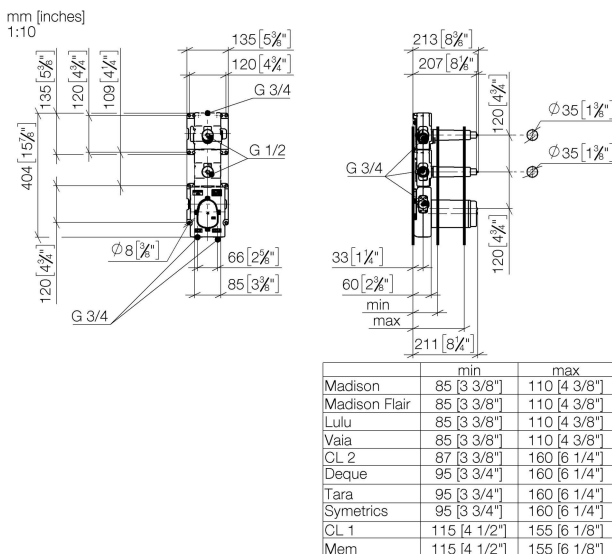

Shower - Concealed products

xTOOL Concealed thermostat module with 2 valves 3/4" -

Article number: 35 521 970 90

- red brass, lead-free
- 2x back flow preventer
- 2x supply connection 3/4" female thread (cold/hot), DN 15
- 2x female thread 3/4" outlet for additional valves
- 2x female thread 3/4" outlet, right/left alternatively
- 3x dust cover
- 3x anti-water packing
- soundproofing
- gauge 120 mm
- suitable for xGRID (when using installation track + 12 mm recess depth)

Dimensional drawing

All details in mm / inch = mm x 0.0394

Shower - Concealed products
xTOOL Concealed thermostat module with 2 valves 3/4" -
Article number: 35 521 970 90

Flow rate chart

Shower - Concealed products

xTOOL Concealed thermostat module with 2 valves 3/4" -

Article number: 35 521 970 90

Recommended miscellaneous

12 177 970 90
Extension 28 mm -

12 178 970 90
Extension 46 mm -

Spare parts list

No.	Item Number	Name	Quantity used
1	90 23 01 091 00 90	set	8
2	09 23 01 045 90	Back-flow preventer Ø 20 x 18 mm, without limitation -	2
3	04 21 34 077 00 90	Plug Ø 27 x 23 mm -	2
4	09 14 10 098 90	O-Ring 22,0 x 1,6 mm -	2
5	04 31 20 100 00 90	Plug M42 x 1,5 -	1
6	09 14 10 111 90	O-Ring 36,0 x 2,0 mm -	1
7	09 30 30 112 90	Mounting M5 x 8 mm -	4
8	04 21 02 174 00 90	cap	1
9	04 14 03 073 02 90	Washer -	1
10	04 31 20 006 00 90	Plug 1/2" -	2
11	09 21 02 173 90	cap	2
12	09 14 10 009 90	O-Ring 24,0 x 2,5 mm -	1
13	09 31 20 003 90	Plug 3/4" -	4
14	04 30 31 054 00 90	fixing set	2